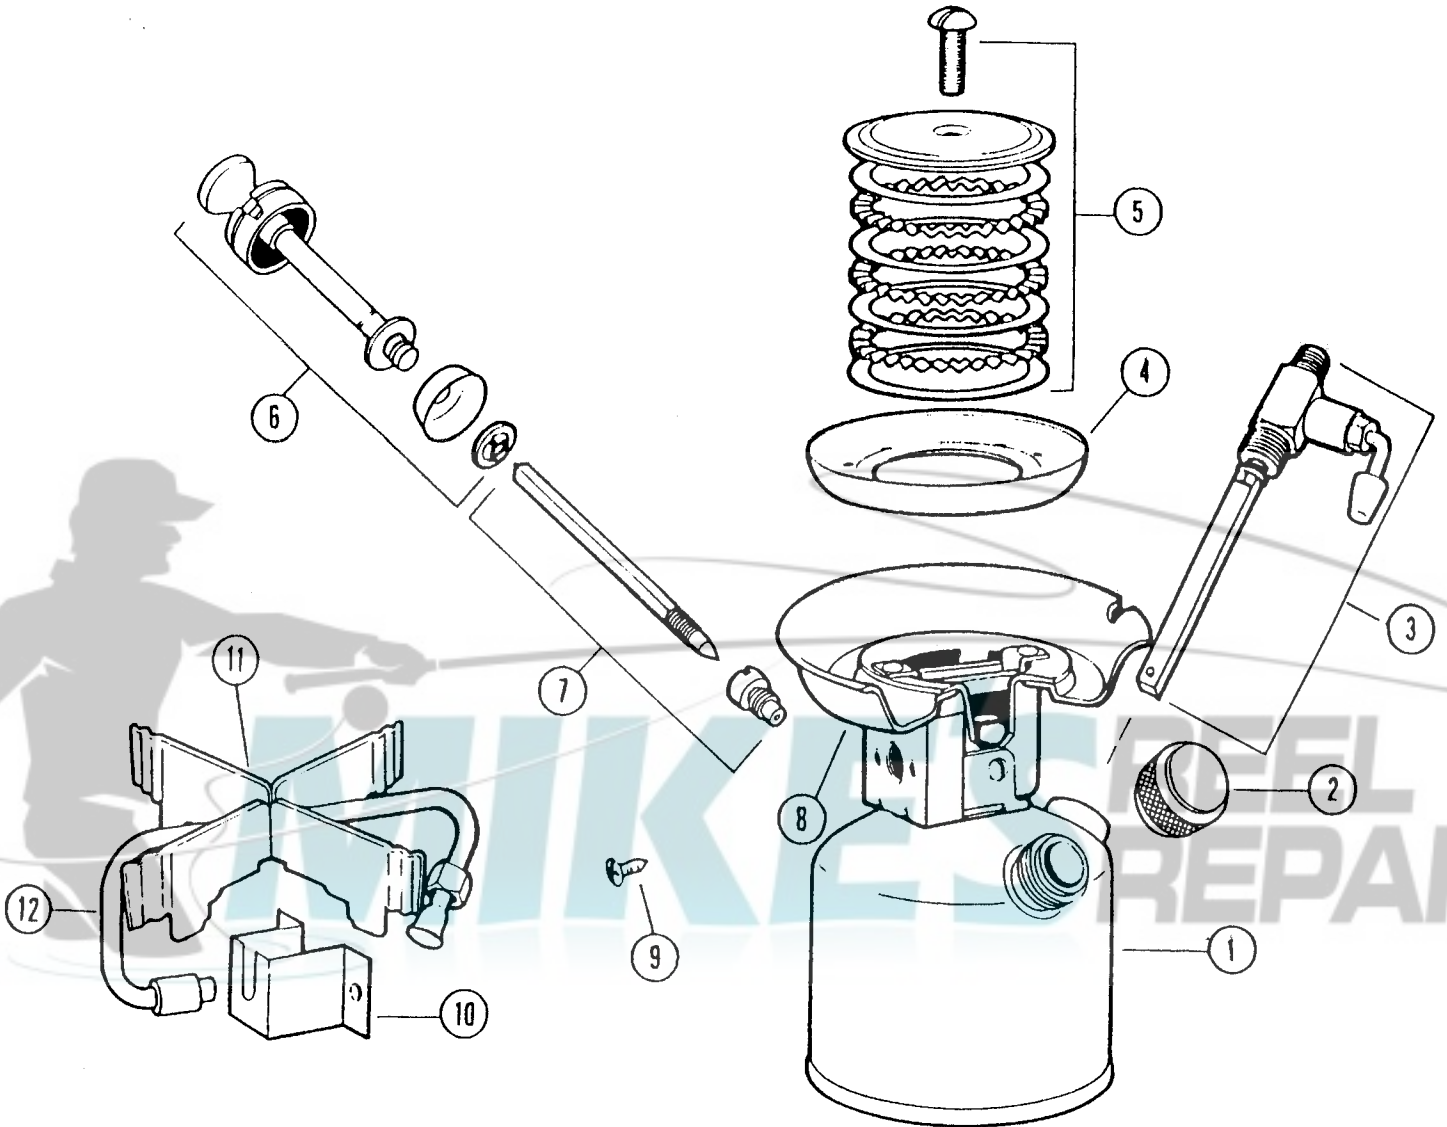

Model 440-700

**Parts List**

No.	440	Description
1	440-5591	Tank
2	220C1401	Filler Cap
3	400-5551	Valve Assembly
4	413C3021	Burner Bowl
5	400-3451	Burner Ring Set
6	400E5203	Pump Repair Kit
7	400-6381	Air Stem & Check Valve
8	400-5261	Burner Box Assembly
9	400-0601	Screw (Pkg. of 6)
10	400A1261	Generator Bracket
11	400-5401	Grate
12	442-5891	Generator Assembly