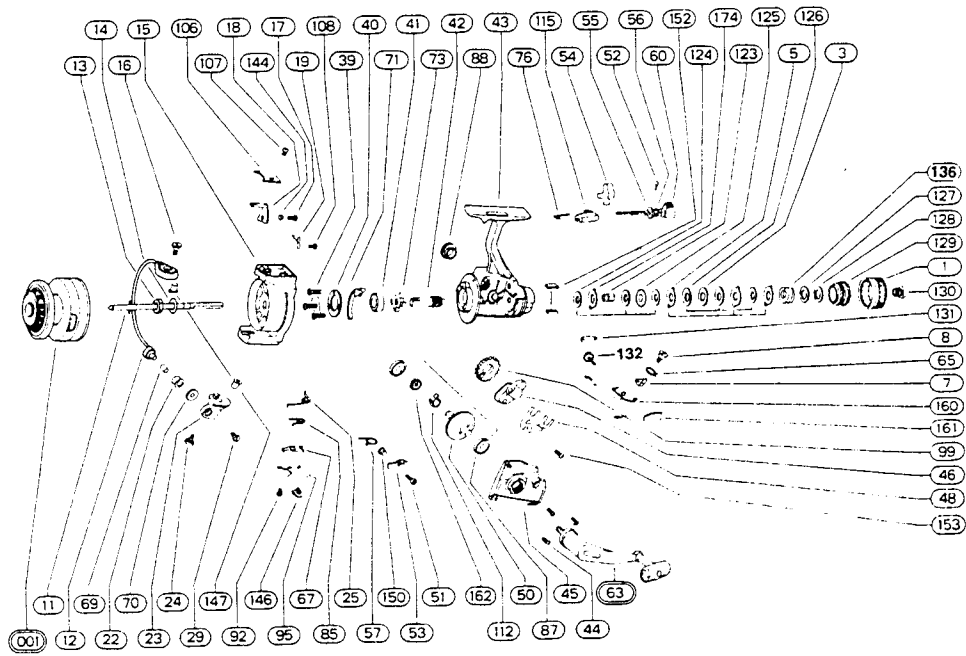

Shakespeare®

PART NO.	DESCRIPTION	PART NO.	DESCRIPTION
41/60-1	Drag Nut	41/60-67	Bail Fold Lever
41/60-3	Metal Washer	41/60-69	Line Roller Sleeve
41/60-5	Eared Washer	41/60-70	Line Roller Cup
41/60-7	Click Spring	41/60-71	Bail Brake
41/60-8	Click Screw	41/60-73	Ratchet
41/60-11	Main Shaft	41/60-76	Throwout Arm
41/60-12	Bail Wire	41/60-85	Release Button Spring
41/60-13	Pickup Nut	41/60-87	Ball Bearing
41/60-14	Pickup Washer	41/50-88	Crank Cap
41/60-15	Pickup Housing	41/60-92	Plate Screw (see 79-58-0279-01)
41/60-16	Bail Screw	41/60-95	Bail Spring Plate
41/60-17	Trip Lever Screw (see 79-58-0267-01)	41/60-99	Level Wind Gear
41/60-18	Trip Lever	41/60-106	Trip Lever Plate
41/60-19	Trip Lever Spring	41/60-107	Plate Screw (see 79-58-0274-01)
41/60-22	Line Roller	41/60-108	Trip Spring Screw (see 79-58-0278-01)
41/60-23	Bail Bracket	41/50-112	Silent N/R Cam
41/50-24	Bail Bracket Screw	41/50-115	Silent N/R Arm
41/60-25	Bail Spring	41/60-123	Drag Shaft
41/60-29	Roller Screw	41/60-124	Vinyl Washer
41/60-39	Retainer Screw (see 79-58-0277-01)	41/60-125	Latch Washer
41/60-40	Bearing Retainer	41/60-126	Rulon Washer
41/50-41	Ball Bearing	41/60-127	Metal Washer
41/60-42	Pinion	41/60-128	Nylon Washer
41/60-43	Frame Assembly	41/60-129	Drag Ratchet
41/50-44	Cover Screw	41/60-130	Drag Nut Screw
41/60-45	Cover Plate	41/60-131	Lever
41/60-46	Level Wind Yoke	41/60-132	Lever Pin
41/60-48	Retainer Clip	41/60-135	Drag Spring
41/60-50	Drive Gear	41/50-144	Trip Lever Bushing
41/60-51	N/R Pawl Screw (see 79-58-0276-01)	41/60-146	Bail Fold Button (see 79-10-0046-01)
41/60-52	Retainer Clip (see 79-15-0022-01)	41/50-147	Threaded Sleeve
41/60-53	Anti-Reverse Pawl	41/60-150	N/R Pawl Spacer (See 79-65-0005-01)
41/50-54	A/R Cam Spring	41/60-152	Housing Protector
41/50-55	A/R Cam	41/50-153	Level Wind Screw
41/50-56	A/R Cam Washer	41/60-160	Click
41/50-57	Non-Reverse Spring	41/60-161	Click Plate
41/60-60	Anti-Reverse Shaft (see 79-60-0068-01)	41/60-162	Gear
41/60-63	Crank Assembly	41/60-174	Eared Washer
41/60-65	Click Spring	41/60-001	Spool