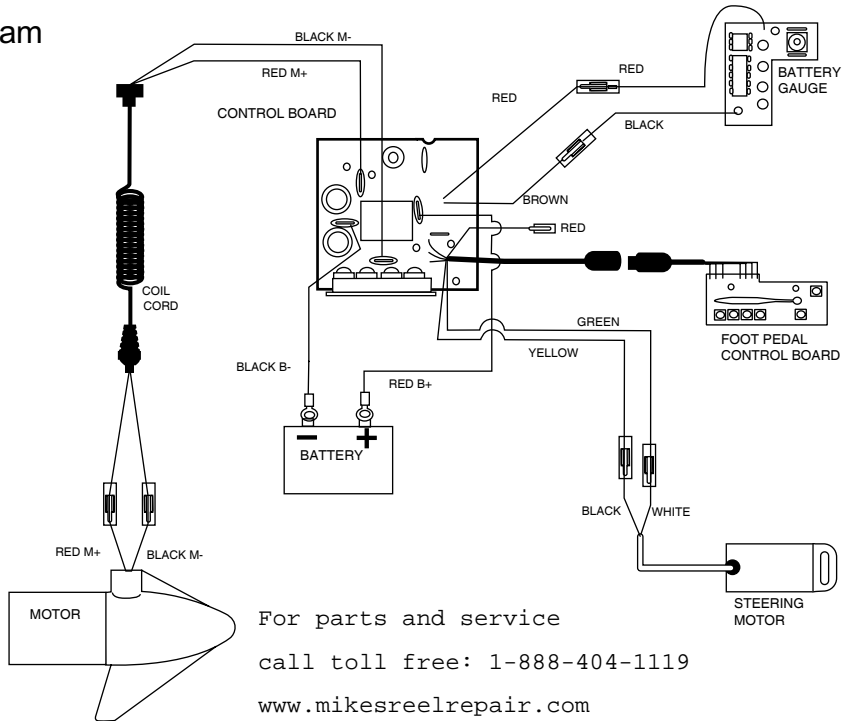

**Seal & Oring Kit P/N 2883460

* This item is part of an assembly. This item cannot be sold separately due to machining and /or assembly that is required.

P/N 2314920 Rev C 6/01

For parts and service
call toll free: 1-888-404-1119
www.mikesreelrepair.com

40PD Wiring Diagram

For parts and service
call toll free: 1-888-404-1119
www.mikesreelrepair.com