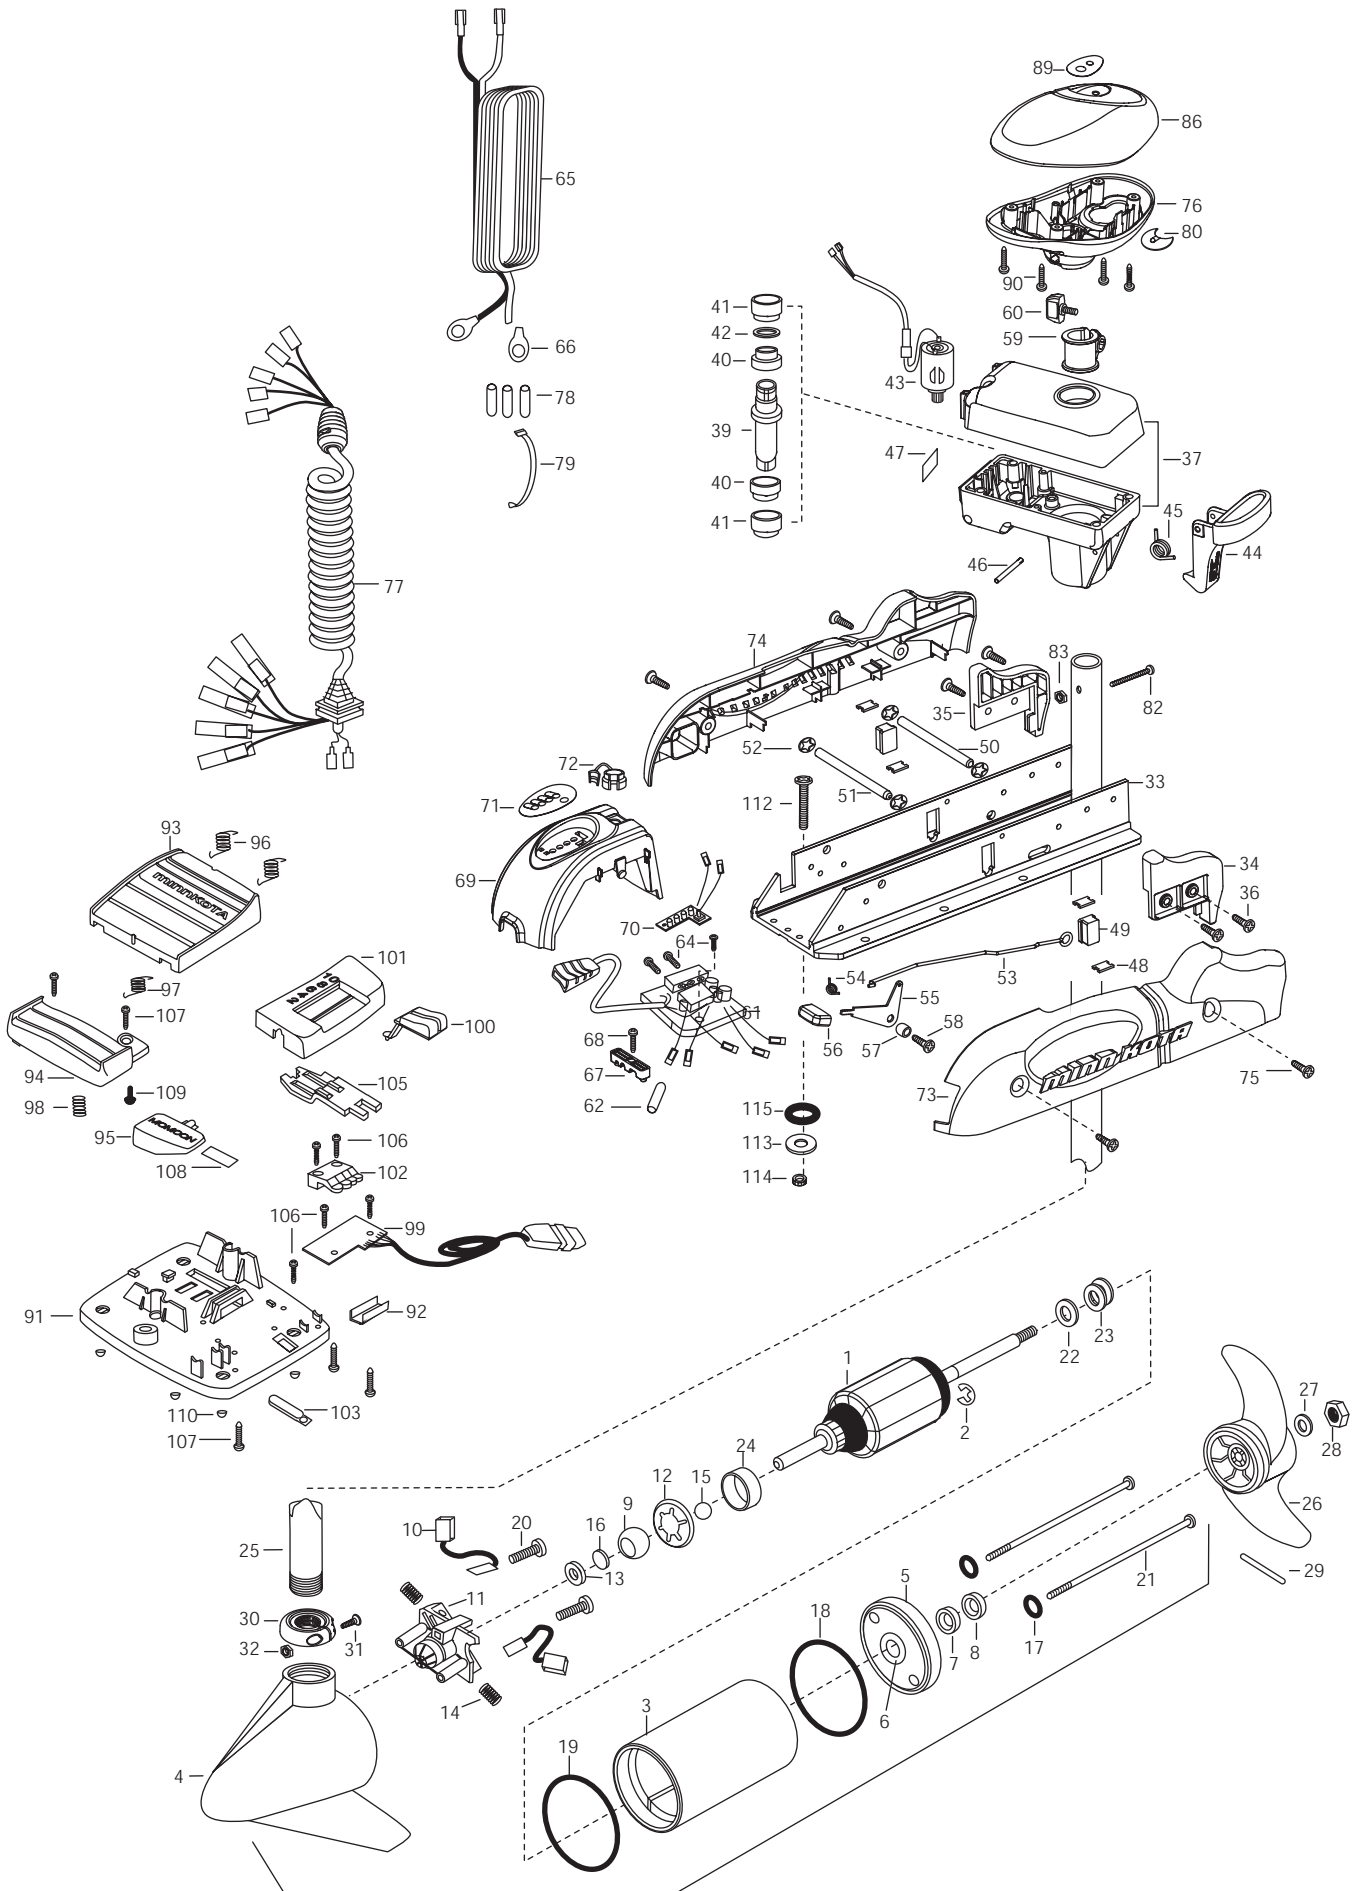

40PD  
40 LBS THRUST  
12 VOLT  
48" SHAFT

For parts and service  
call toll free: 1-888-404-1119  
www.mikesreelrepair.com

For parts and service  
call toll free: 1-888-404-1119  
www.mikesreelrepair.com