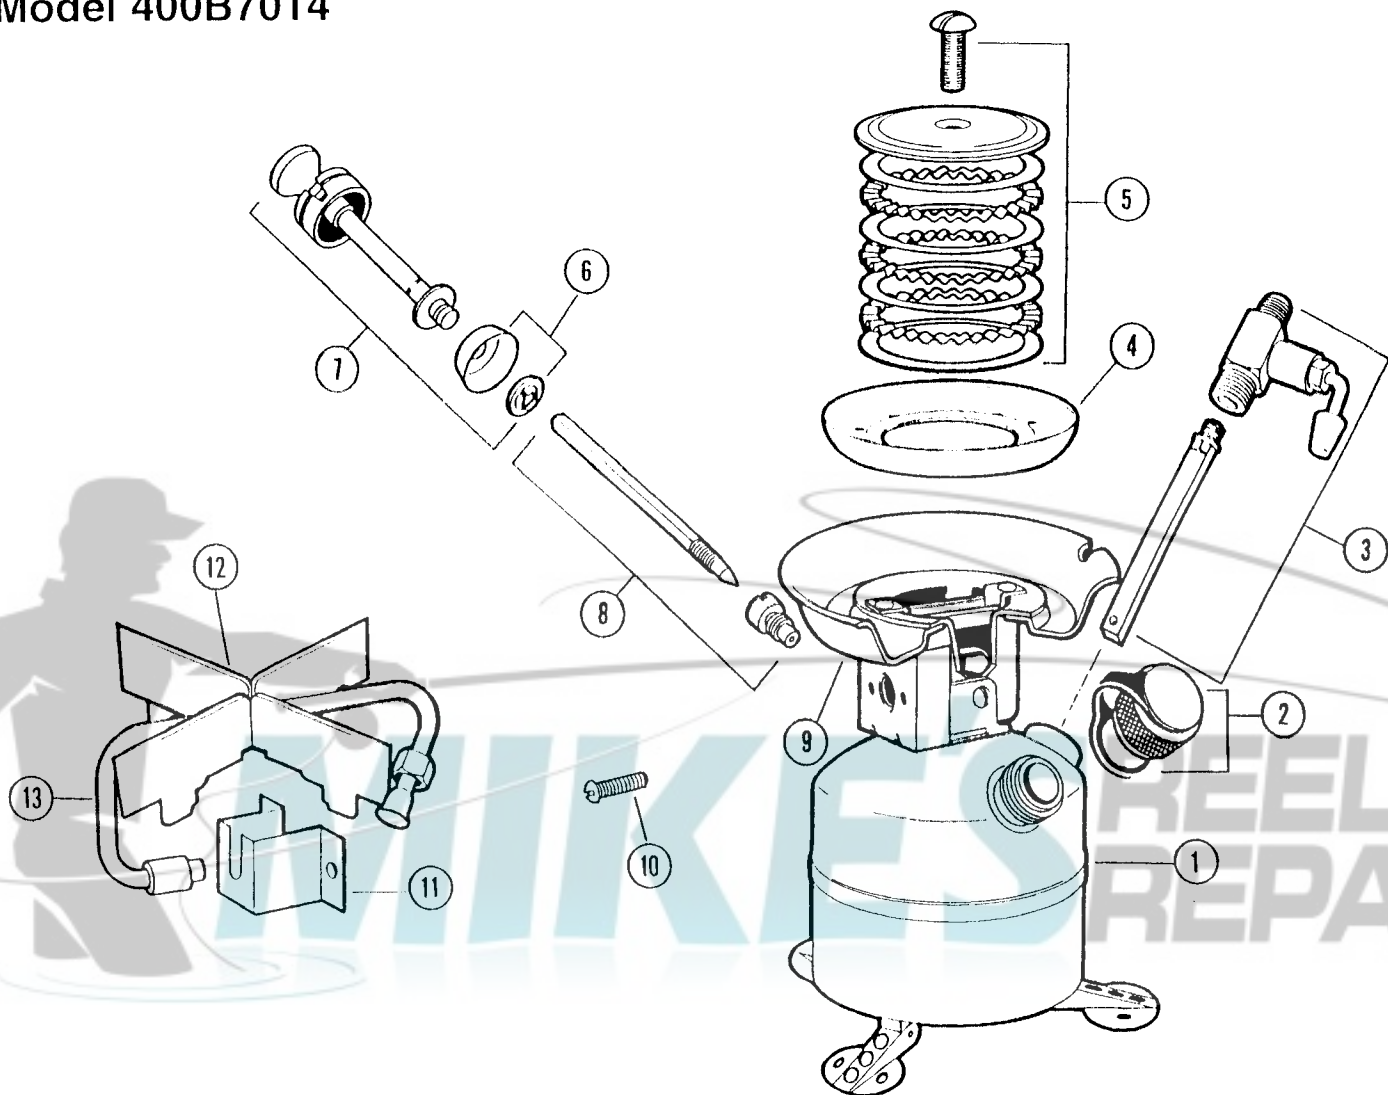

Model 400B7014

Parts List

No.	Part No.	Description
1	400B5651	Tank
2	222-1401	Filler Cap w/l.anyard
3	400-5551	Valve Assembly
4	413C3021	Burner Bowl
5	400-3451	Burner Ring Set
6	639-1091	Pump Cup & Nut
7	400E5203	Pump Plunger
8	400-6381	Air Stem & Check Valve
9	400-5261	Burner Box Assembly
10	400-0601	Screw (Pkg. of 6)
11	400A1261	Generator Bracket
12	400-5401	Grate
13	400B2891	Generator Assembly