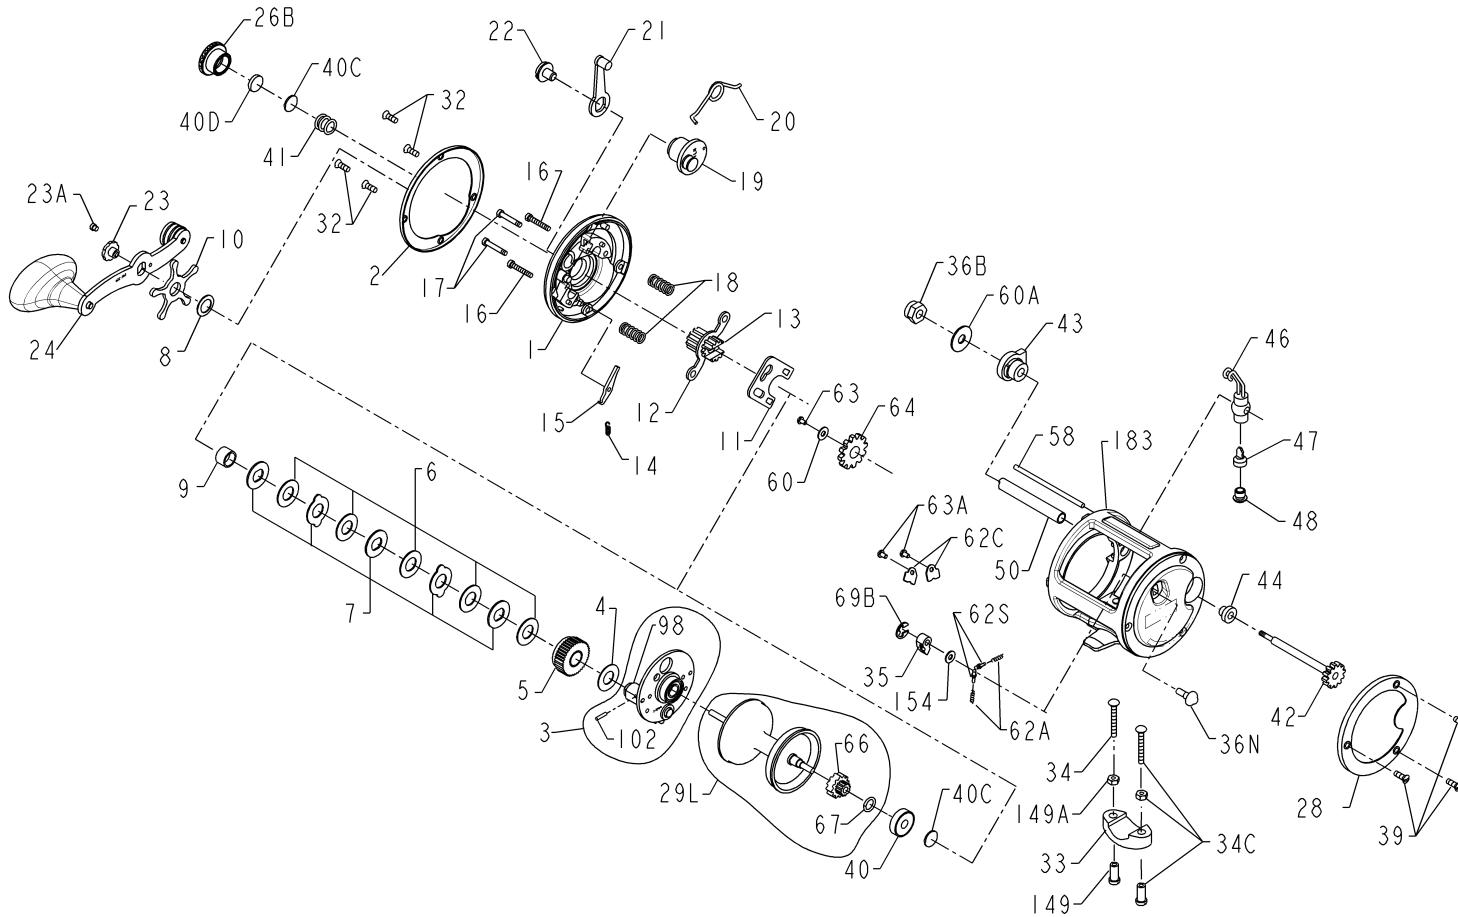

# PARTS LIST FOR MODEL 321GTi – LEFT HAND

NOTE: NOT ALL PARTS ARE AT THE SAME SCALE

KEY NO.	PART NO.	DESCRIPTION
1	001 321LH	Right Side Plate
2	002 321LH	Side Ring
3	003 321LH	Bridge Assembly
4	004 349	Fiber Washer
5	005 321LH	Main Gear
6	006 320	Friction Drag Washer (5 req.)
7	007C970	Metal Drag Washer (Set of 5)
8	008 349	Tension Spring
9	009 320	Spacing Sleeve
10	010 321LH	Star Drag
11	011 321LH	Eccentric Jack
12	012 155	Pinion Yoke
13	013 321LH	Pinion Gear
14	014 330	Dog Spring
15	015 320	Dog
16	016 113H	Lower Bridge Screw (2 req.)
17	017 113H	Upper Bridge Screw (2 req.)
18	018 060	Clutch Spring (2 req.)
19	019 321LH	Eccentric Cam
20	020 321LH	Eccentric Spring
21	021 285	Eccentric Lever Assembly
22	022 060	Eccentric Screw
23	023 114	Handle Assembly Screw
23A	110 060	Handle Lock Screw
24	024S320	Handle Assembly
26B	026B320	Spool Tension Control Cap
28	028 321LH	Frame Ring
29L	029L320	Spool Assembly
32	032 017	Side Plate Screw (5 req.)
33	033 113	Rod Clamp
*	*033R200	*Ringed Rod Clamp (Optional)
34	034 045	Clamp Screw Only
34C	034C045	Clamp Screw w/Nuts
35	035 310N	Click Tongue
36N	036N320LD	Click Button
36B	036 700	Worm Shaft Nut
39	110 050	Frame Screw (3 req.)
40	040 320	Ball Bearing
40C	040C320	Metal Thrust Washer (2 req.)
40D	040D320	Rubber Thrust Washer
41	041 330	Right Side Thrust Spring
42	042 320N	Worm Assembly
43	043 330	Right Side Worm Bearing
44	044 330	Left Side Worm Bearing
46	046 320N	Line Guide Carriage Assembly
47	047 975	Pawl
48	048 330N	Pawl Cover Screw
50	050 320	Worm Shield
58	058 320	Line Guide Post
60	060 320	Idler Gear Washer
60A	060 320	Idler Gear Washer
62A	062A310	Click Spring (2 req.)
62C	062C321LH	Click Spring Cover (2 req.)
62S	062S310	Click Pin (2 req.)
63	063 500S	Idler Gear Screw
63A	063 500S	Click Spring Screw (2 req.)
64	064 320	Idler Gear
66	066 320	Spool Gear Click Ratchet
67	067 009	Spool Gear Lock Ring
69B	069B600	Retaining Ring (Click Button)
98	098 321LH	Gear Sleeve
102	102 113	Gear Sleeve Pin
149	149 045	Clamp Nut Only
149A	149 200	Hex Nut Only
154	154 117	Click Button Washer
183	183 321LH	Frame Assembly