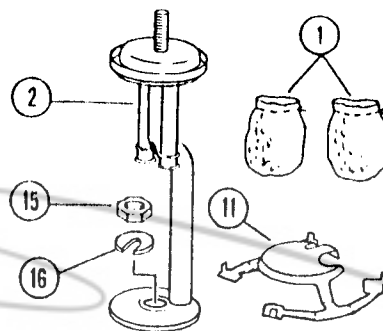

Model/Modèle/Modelo 290B, 288A & 286A

Parts List

| No. | 290B700T | 288A700T | 286A700T | Description |
|-----|----------|----------|----------|------------------------------------|
| 1 | #21 | #21 | #21 | Mantle |
| 2 | 290B5341 | 288B5341 | 286B5341 | Burner Assembly |
| 3 | 290-5891 | 288-5891 | 288-5891 | Generator |
| 4 | 690A048 | 214A0461 | 214A0461 | Globe |
| 5 | 220-4411 | 220-4411 | 220-4411 | Ball Nut |
| 6 | 220C1401 | 220C1401 | 220C1401 | Fuel Cap |
| 7 | 220A6201 | 220A6201 | 220A6201 | Pump Repair Kit |
| 8 | 290A6571 | 288A6571 | 286A6571 | Valve Assembly (Includes Item #10) |
| 9 | 290-5001 | 288-5001 | 288-5001 | Ventilator & Bail |
| 10 | 288C1501 | 288C1501 | 288C1501 | Knob/Screw Package |
| 11 | 290A5401 | 288A5401 | 286-5401 | Heat Shield & Frame Bottom |
| 12 | 290-6151 | 288-6151 | 286-6151 | Fount Assembly |
| 13 | 639-1091 | 639-1091 | 639-1091 | Pump Cup & Nut |
| 14 | 290B5291 | 288B5291 | 288B5291 | Collar |
| 15 | 288-1641 | 288-1641 | 288-1641 | Nut |
| 16 | 288-1251 | 288-1251 | 288-1251 | U-Clip |