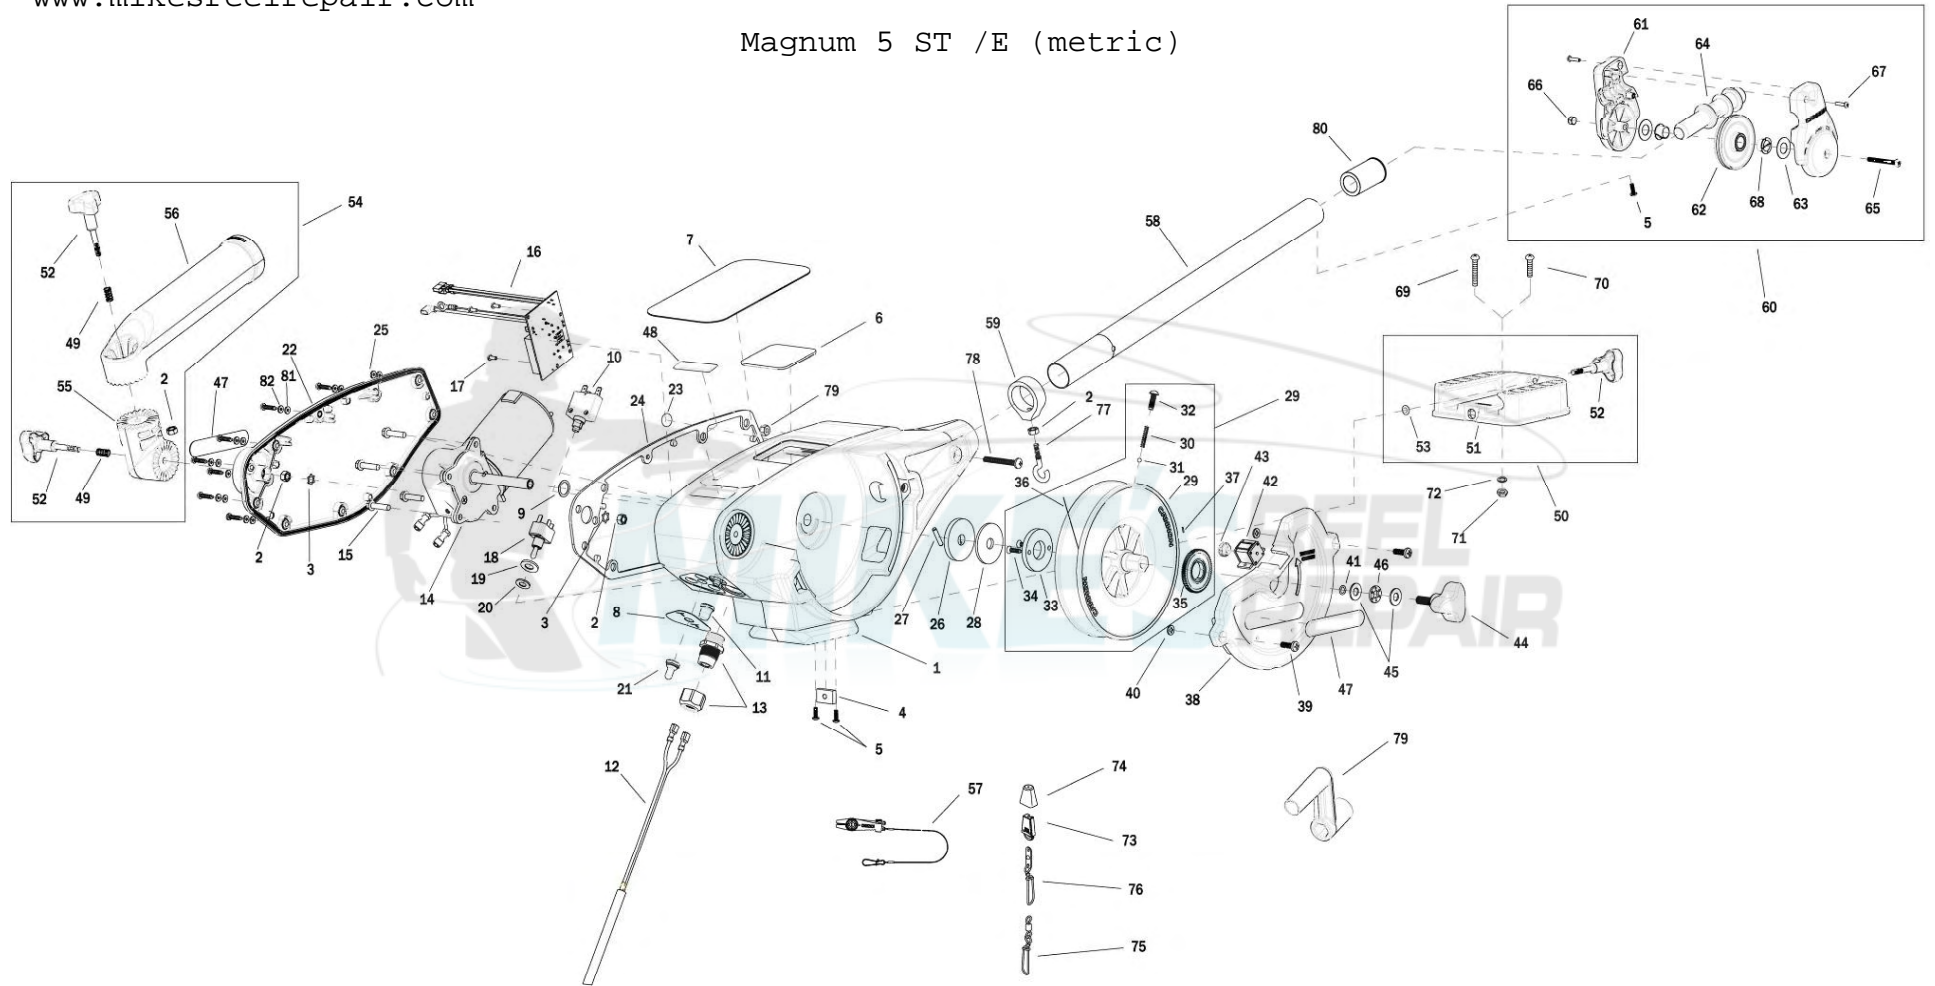

For Parts & Service
Call 1-888-404-1119
www.mikesreelrepair.com

Magnum 5 ST /E (metric)

1	3392524	FRAME, RAW	29	3777927	REEL, ROUGH, 3.75" OD	57	2277002	ASY HDW RELEASE UNIVERSAL
2	2263102	NUT-HEX 1/4-20 SS 300SRS	30	3392707	SPRING, REEL	58	2290828	24" BOOM - HEAVY DUTY
3	3394722	INSERT, PUSH ON	31	3396020	BALL BEARING, REEL	59	3397900	BALL HOOK EXTRUSION
4	3394702	INSERT, BASE	32	3393474	SCREW-DRIVE #14 X .75" SS	60	3990200	ASSY-CNN, BOOM END (SUB)
5	2373450	SCREW-#8-18 X 3/8 THD* (SS)	33	3391906	PLATE, CLUTCH REEL	61	3392520	CASE, PULLEY
6	3396510	LENS-WINDOW MAG DTIV	34	3393418	SCREW-#10-16X.75"HI-LO SS	62	3392300	SHEEVE, PULLEY
7	3395559	DECAL, MAG 5	35	3333011	GEAR REEL (METRIC)	63	3391507	SHIM, BOOM END
8	3396601	SEAL PLATE, MAGNUM	36	3775397	400' CABLE	64	3392013	BOOM END, NEW
9	3391730	WASHER, SEAL, DATA	37	9100070	CON LEADER SLEEVE	65	3393485	SCREW-#10-24X1.75 PPHMS S
10	3398205	CIRCUIT BREAKER, 25 AMP	38	3390205	COVER, REEL	66	3393124	NUT-#10-32 NYLOK 18-8 SS
11	1221491	BOOT CIRCUIT BREAKER	39	2373434	SCREW-1/4-20 X 3/4 SS PPMS	67	2303412	SCREW-#6-20 X 5/8 SELF TAP
12	3993220	ASSY, POWER CABLE, RETRO(SUB)	40	2071718	WASHER #10 NYLON RETAINING	68	3390005	BEARING-NYLINER, #8L5-1/2-F
13	3392920	STRAIN-RELIEF, HEYCO M4502	41	3394605	O-RING, KNOB	69	9280720	HDW SCR 1/4 20X2 TRUSS HD PHIL
14	3996515	MOTOR/GEAR HOUSING ASSY	42	3320011	COUNTER 3 DIGIT (METRIC)	70	9280713	HDW SCR 1/4 20X1 1/2 TRUSS HEA
15	3393411	SCREW-FLANGE HEX HI-LO	43	3333010	GEAR COUNTER (METRIC)	71	2263103	NUT-1/4-20 NYLOCK SS
16	3394006	ASY PCA, MAGNUM	44	3390103	KNOB, SOFT GRIP, CLUTCH	72	2371712	WASHER-FLAT 9/32 X 5/8 X 1/16
17	2302104	SCREW-#6-20 X 3/8	45	3391737	HDW WASHER, THRUST	73	9100100	CON TERMINATOR
18	2286792	SWITCH, TOGGLE	46	9010280	HDW BEARING, THRUST	74	9100101	CUSHION SLEEVE TERMINATOR
19	3391722	WASHER, FLAT	47	3395634	DECAL- SIDE, BLACK	75	9100620	HDW SNAP SWIVEL 4/0-37 MARLIN
20	2286793	HDW SHIM SWITCH .75X.1	48	3395710	DECAL-PIC BLACK	76	2200148	ASY SNAP & INSULATOR
21	1221490	BOOT SWITCH	49	2287002	HDW SPRING RELEASE PIN	77	9040040	HDW BOLT 1/4-20 ROLLEDTHD HOOK
22	3390203	COVER, MOTOR	50	3991930	ASY, MNT BASE DT/MAG(SUB)	78	3393461	SCREW-1/4-20 x 2" SS, PPH
23	401966-3	MIC VENT,PTFE LU LRA MATERIAL	51	3391955	BASE-MOUNT, DT PRO/MAG ST	79	3390910	HANDLE-CRANK, MANUAL
24	3396902	GASKET, COVER	52	3390101	KNOB-CANNON, SOFT GRIP	80	3395905	ADAPTER, BOOM END
25	3393480	SCREW-#10X.75"PPH HI-LO SS	53	3393000	RING, RETAINING, 1/4" SHAFT	81	3391732	WASHER, SEALING
26	3391907	PLATE, CLUTCH SHAFT	54	3991904	ASSY-CNN, ROD HOLDER	82	3394602	WASHER, FLAT, #8, SS
27	3392640	PIN, DRIVESHAFT	55	3394200	ARM, DUAL AXIS-ROD HOLDER			
28	3391711	PAD, CLUTCH	56	3392033	TUBE, DUAL AXIS RD HLDR			