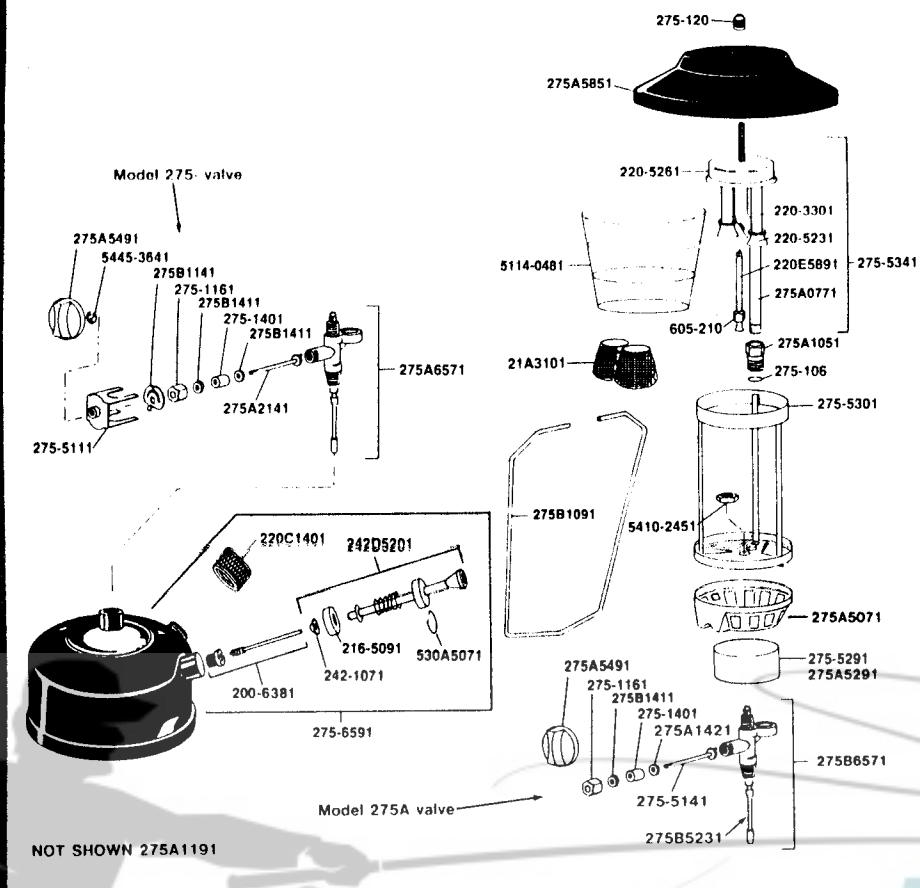

LANTERNS

275-710 275A710

Instant Light Gasoline Two
Mantle Lantern
Discontinued Models

Model 275

MODEL	FINISH		LANTERN HEIGHT	FUEL CAPACITY
	Fount	Ventilator (Porcelain)		
275	Dusk Brown	Dusk Brown 8 1/4"	13 3/4"	2 Pints

8B296	Enamel, Dusk Brown	Not Available
21A1001	Mantle	
118B2181	Gas Tip	
118B2381	Needle Assembly	
200-6381	Check Valve & Stem	
216-5091	Pump Cup	
220-3301	Burner Tube	
220-5231	Cap & Screen	
220-5261	Mixing Chamber	
220C1401	Filler Cap	
220E5891	Generator	
242-1071	Push-On Nut	
242D5201	Pump Plunger	
275-106	Retaining Ring	Not Available
275-1161	Pack Nut	Not Available
275-120	Nut, Ventilator	
275-1401	Packing	
275A5071	Capital	.275
275-5111	Index Assembly	.275
275-5291	Base Rest	.275
275-5301	Frame Assembly	
275-5341	Burner Assembly*	

275-6591	Fount Comp.	
5114-0481	Globe	
275A0771	Air Intake Tube	
275A1051	Fitting Air Intake Tube	Not Available
275B1411	Packing Gland	
275A2141	Valve Stem	.275
275A5071	Capital	.275A
275A5291	Base Rest	.275A
275A5491	Knob Assembly, Valve	
275A5851	Ventilator	
275A6571	Valve Assembly	.275
275B1091	Bail	
275B1141	Index Spring	
275B5231	Fuel & Air Tube	.275A
275B6571	Valve Assembly	.275A
530A5071	Clip, Pump Cap	
605-210	Jamb Nut, Generator	
5410-2451	Nut, Frame	Not Available
5445-3641	E Ring	.275
275-5141	Valve Stem	.275A
275A1191	Index Washer	.275A
275A1421	Packing Gland	.275A

*Less Generator & Nut