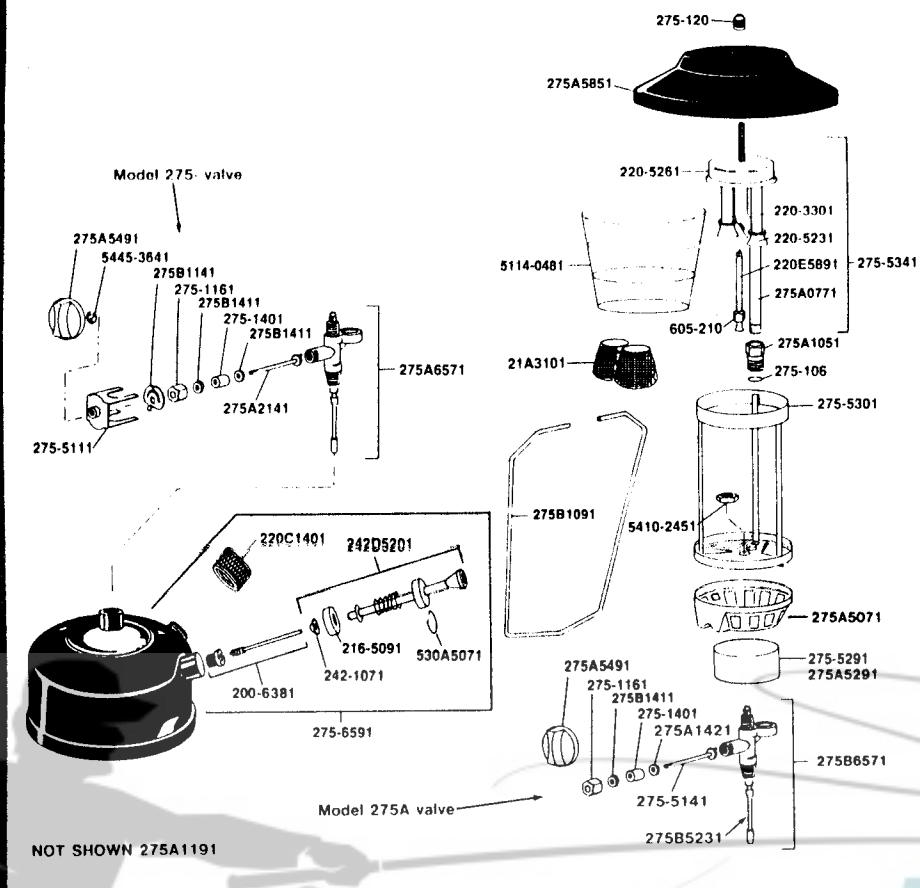

## 275-710 275A710

Instant Light Gasoline Two  
Mantle Lantern  
*Discontinued Models*

Model 275

MODEL	FINISH		LANTERN HEIGHT	FUEL CAPACITY
	Fount	Ventilator (Porcelain)		
275	Dusk Brown	Dusk Brown 8 1/4"	13 1/2"	2 Pints

8B296	Enamel, Dusk Brown	Not Available
21A1001	Mantle	
118B2181	Gas Tip	
118B2381	Needle Assembly	
200-6381	Check Valve & Stem	
216-5091	Pump Cup	
220-3301	Burner Tube	
220-5231	Cap & Screen	
220-5261	Mixing Chamber	
220C1401	Filler Cap	
220E5891	Generator	
242-1071	Push-On Nut	
242D5201	Pump Plunger	
275-106	Retaining Ring	Not Available
275-1161	Pack Nut	Not Available
275-120	Nut, Ventilator	
275-1401	Packing	
275A5071	Capital	.275
275-5111	Index Assembly	.275
275-5291	Base Rest	.275
275-5301	Frame Assembly	
275-5341	Burner Assembly*	

275-6591	Fount Comp.	
5114-0481	Globe	
275A0771	Air Intake Tube	
275A1051	Fitting Air Intake Tube	Not Available
275B1411	Packing Gland	
275A2141	Valve Stem	.275
275A5071	Capital	.275A
275A5291	Base Rest	.275A
275A5491	Knob Assembly, Valve	
275A5851	Ventilator	
275A6571	Valve Assembly	.275
275B1091	Bail	
275B1141	Index Spring	
275B5231	Fuel & Air Tube	.275A
275B6571	Valve Assembly	.275A
530A5071	Clip, Pump Cap	
605-210	Jamb Nut, Generator	
5410-2451	Nut, Frame	Not Available
5445-3641	E Ring	.275
275-5141	Valve Stem	.275A
275A1191	Index Washer	.275A
275A1421	Packing Gland	.275A

\*Less Generator & Nut