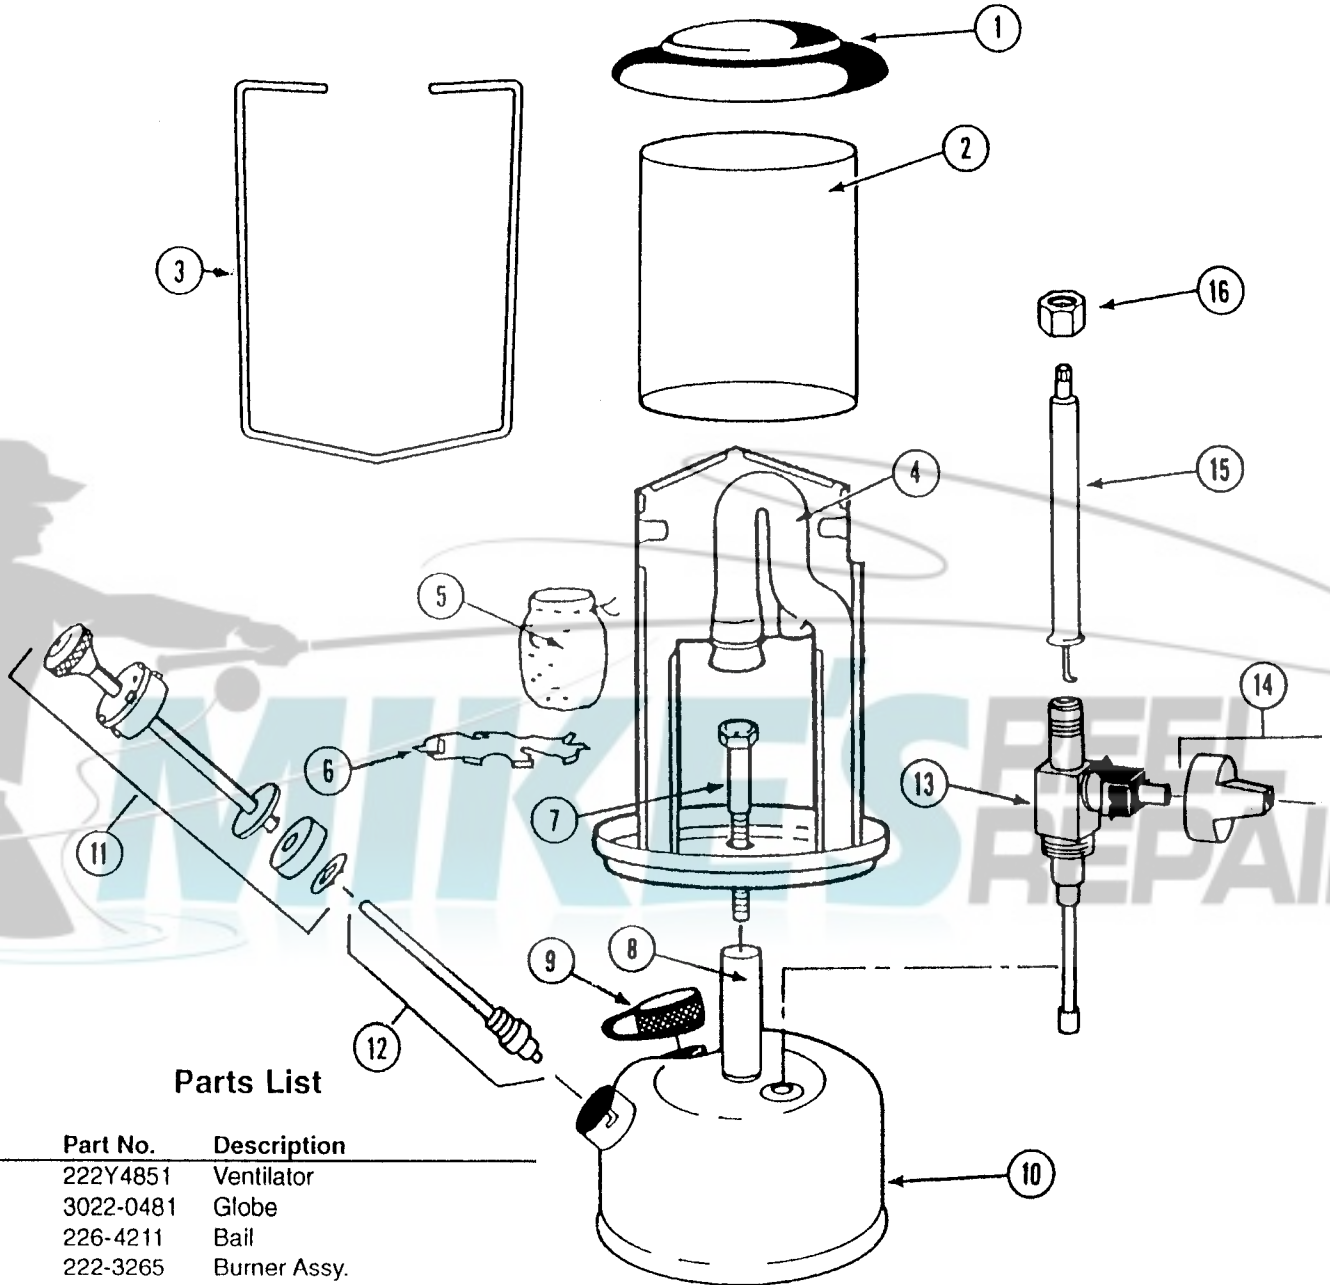

Model 229-700

Parts List

No.	Part No.	Description
1	222Y4851	Ventilator
2	3022-0481	Globe
3	226-4211	Bail
4	222-3265	Burner Assy.
5	#20	Mantle
6	5414-4605	Heat Shield
7	321-6031	Hex Head Bolt
8	222A4291	Base Rest
9	222-1401	Filler Cap & Lanyard
10	229-1601	Fount Comp.
11	400E5203	Pump Repair Kit
12	400-6381	Check Valve and Stem Assy.
13	226B6571	Valve Assy.
14	226A4901	Knob and Screw
15	222A2991	Generator
16	222-1071	Generator Lamp Nut