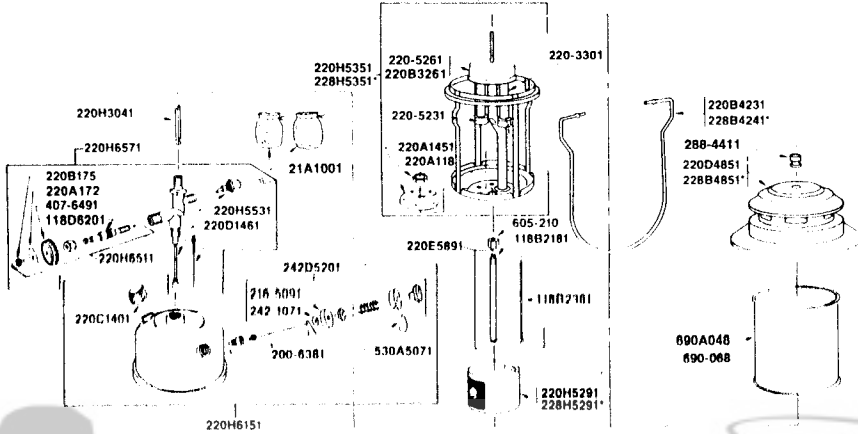

# LANTERNS

220H  
220J  
228H  
228J

Gasoline Lantern  
*Discontinued Models*

Model 220J

Model 228J

Model	Fount	Ventilator (Vitrous On Steel)			Lantern Height	Fuel Capacity
		Color	Diameter	Height		
220H	Green	Green	6 $\frac{3}{4}$ "	2 $\frac{5}{8}$ "	13 $\frac{1}{8}$ "	2 Pints
220J	Green	Green	6 $\frac{3}{4}$ "	2 $\frac{5}{8}$ "	13 $\frac{1}{8}$ "	2 Pints
228H	Green	Green	8 $\frac{3}{4}$ "	3 $\frac{1}{16}$ "	13 $\frac{1}{8}$ "	2 Pints
228J	Green	Green	8 $\frac{3}{4}$ "	3 $\frac{1}{16}$ "	13 $\frac{1}{8}$ "	2 Pints