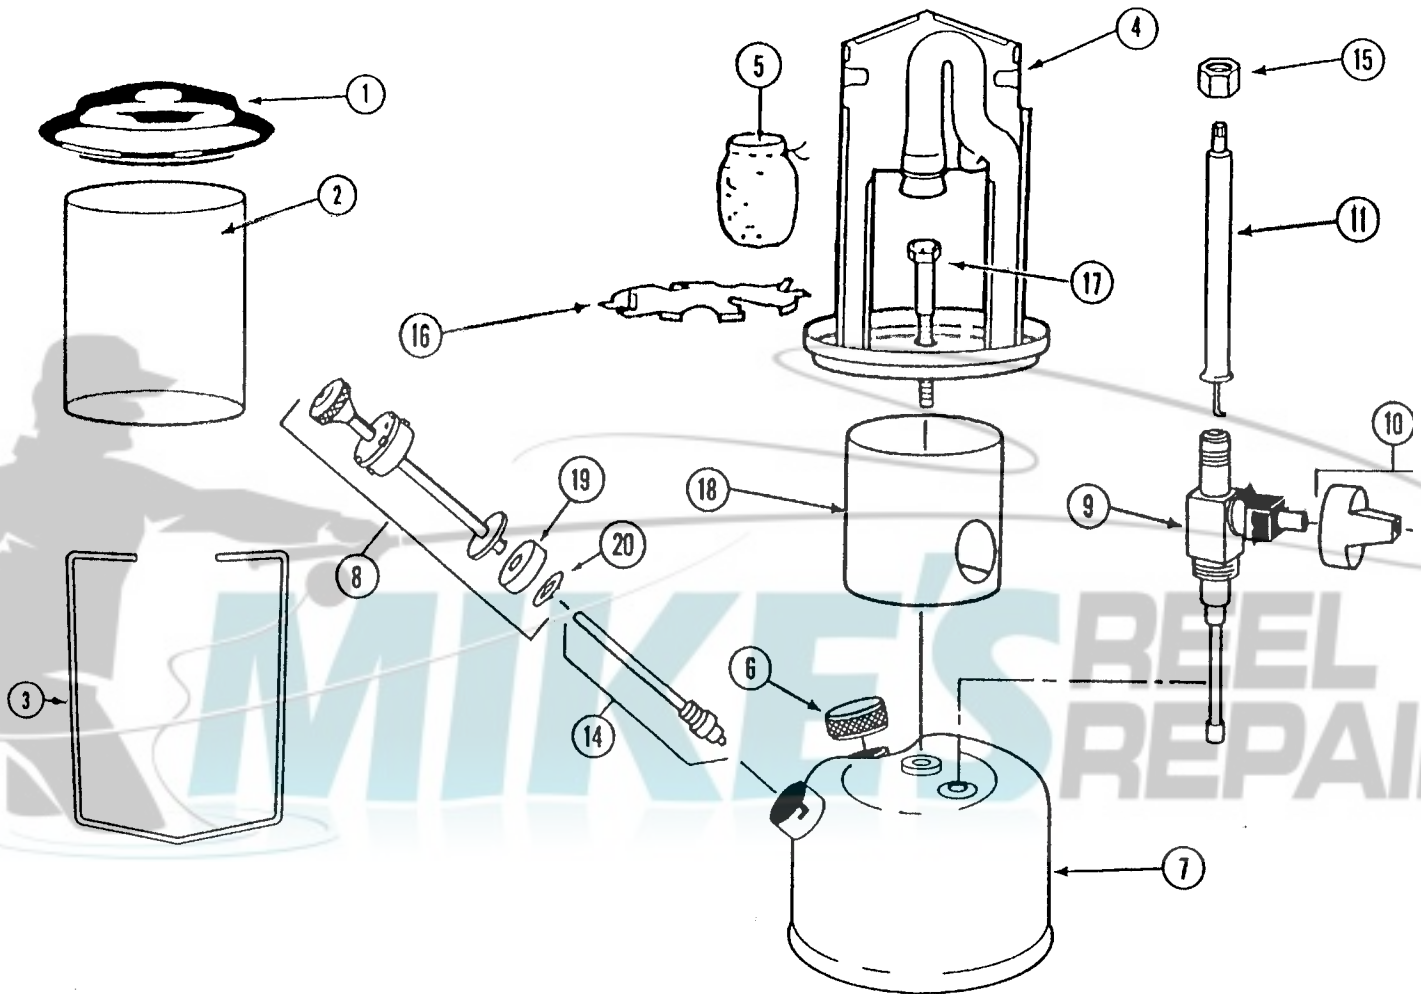

Model 226A700

Parts List

No.	Part No.	Description
1	226-4871	Ventilator
2	3022-0481	Globe
3	226-4211	Bail
4	222-3265	Burner Assy.
5	#20	Mantle
6	220C1401	Filler Cap
7	226-1611	Fount Comp.
8	400E5201	Pump Plunger Assy.
9	226B6571	Valve Assy.
10	226A4901	Knob and Screw
11	226-2991	Generator
12	226-5801	Lantern Maintenance Kit (Not Shown) Includes Items 11, 19 and 20
13	226A5611	Service Parts Kit (Not Shown) Includes Items