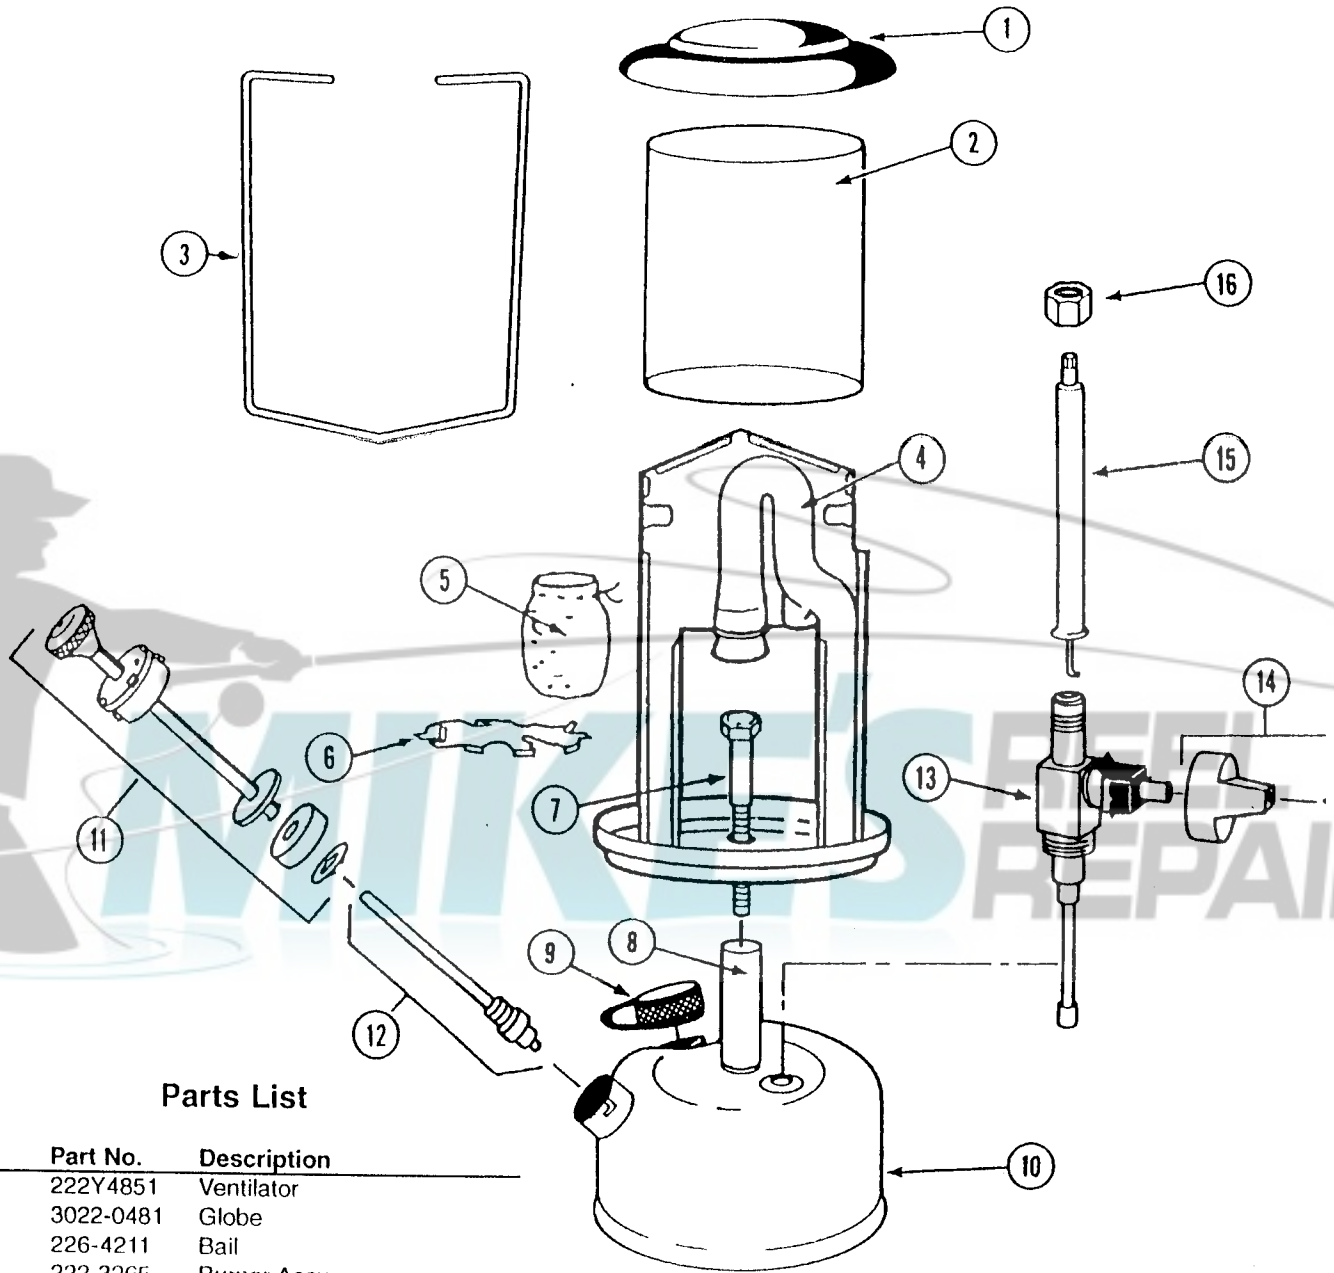

Model 222B7101

Parts List

No.	Part No.	Description
1	222Y4851	Ventilator
2	3022-0481	Globe
3	226-4211	Bail
4	222-3265	Burner Assy.
5	#20	Mantle
6	5414-4605	Heat Shield
7	321-6031	Hex Head Bolt
8	222A4291	Base Rest
9	222-1401	Filler Cap & Lanyard
10	222Y1601	Fount Comp.
11	400E5203	Pump Repair Kit
12	400-6381	Check Valve and Stem Assy.
13	222B6565	Valve Assy.
14	222A6491	Knob and Screw
15	222A2991	Generator
16	288-1621	Generator Jamb Nut