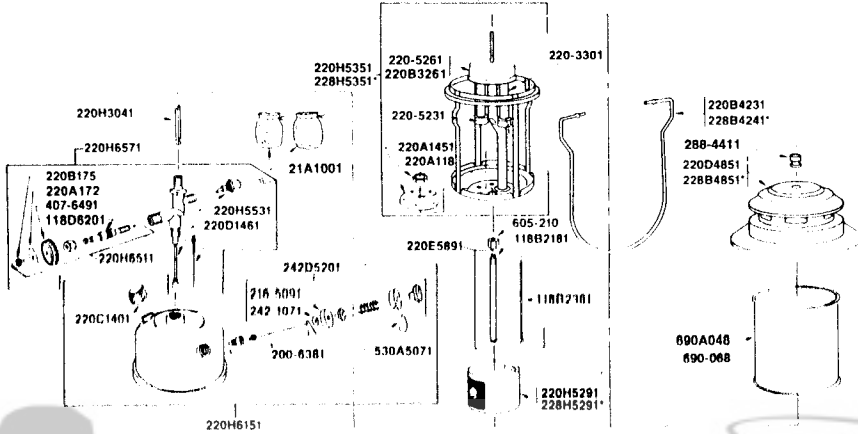

# LANTERNS

220H  
220J  
228H  
228J

Gasoline Lantern  
Discontinued Models

Model 220J

Model 228J

Model	Fount	Ventilator (Vitrous On Steel)			Lantern Height	Fuel Capacity
		Color	Diameter	Height		
220H	Green	Green	6 $\frac{3}{4}$ "	2 $\frac{5}{8}$ "	13 $\frac{1}{8}$ "	2 Pints
220J	Green	Green	6 $\frac{3}{4}$ "	2 $\frac{5}{8}$ "	13 $\frac{1}{8}$ "	2 Pints
228H	Green	Green	8 $\frac{3}{4}$ "	3 $\frac{1}{16}$ "	13 $\frac{1}{8}$ "	2 Pints
228J	Green	Green	8 $\frac{3}{4}$ "	3 $\frac{1}{16}$ "	13 $\frac{1}{8}$ "	2 Pints