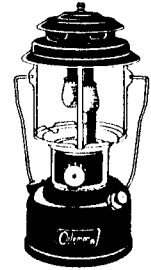

# LANTERNS

220H  
220J  
228H  
228J

Gasoline Lantern  
Discontinued Models

Model 220J

Model 228J

Model	Fount	Ventilator (Vitrous On Steel)			Lantern Height	Fuel Capacity
		Color	Diameter	Height		
220H	Green	Green	6 3/4"	2 5/8"	13 1/8"	2 Pints
220J	Green	Green	6 3/4"	2 5/8"	13 1/8"	2 Pints
228H	Green	Green	8 3/4"	3 1/16"	13 1/8"	2 Pints
228J	Green	Green	8 3/4"	3 1/16"	13 1/8"	2 Pints

- 8B242 Enamel, Fount Green . . . . . Not Available
- 21A1001 Mantle
- 118B2181 Gas Tip
- 118B2381 Needle Assy.
- 118D6201 Valve Stem Packing
- 200-6381 Check Valve and Stem Assy.
- 288-4411 Ball Nut
- 216-5091 Pump Cup
- 220A172 Direction Disc
- 220-3301 Burner Tube
- 220-5231 Burner Cap and Screen
- 220-5261 Mixing Chamber
- 220A118 Nut
- 220A1451 Washer
- 220B175 Screw, Valve Wheel
- 220B3261 Mixing Chamber H Model only
- 220B4231 Ball
- 220C1401 Filler Cap
- 220D1461 Fuel and Air Tube
- 220D4851 Ventilator
- 220E5891 Generator
- 220H3041 Eccentric Block

- 220H5291 Base Rest
- 220H5351 Burner and Frame . . . . . Not Available
- 220H5531 Cleaner Stem Assy.
- 220H6151 Fount Assy.
- 220H6511 Valve Stem Assy.
- 220H6571 Valve Assy.
- 228B4241 Ball 228 Model . . . Not Available Only
- 228B4851 Ventilator 228 Model . . . Not Available Only
- 228H5291 Base Rest 228 Model Only
- 228H5351 Burner and Frame 228 Model . . . Not Available Only
- 242-1071 Push Nut
- 242D5201 Pump Plunger Assy.
- 407-6491 Valve Wheel
- 530A5071 Pump Cap Clip
- 605-210 Generator Nut
- 690A048 Globe, Clear
- 690-068 Globe, Amber (Accessory) . . . . . Not Available