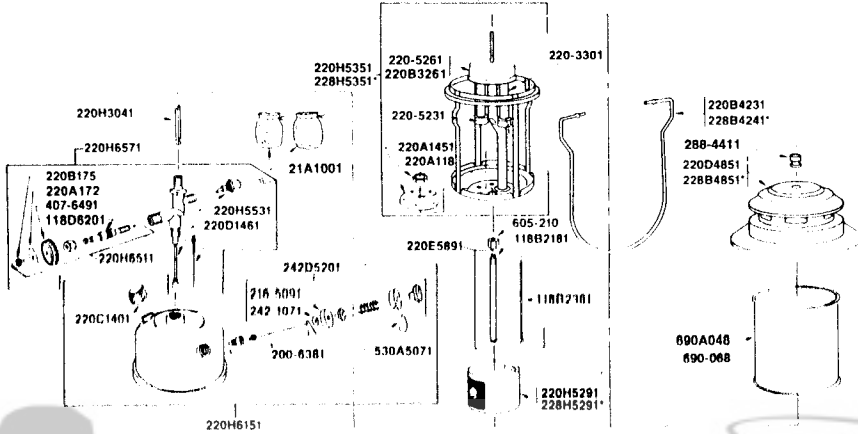

# LANTERNS

220H  
220J  
228H  
228J

Gasoline Lantern  
Discontinued Models

Model 220J

Model 228J

Model	Fount	Ventilator (Vitrous On Steel)			Lantern Height	Fuel Capacity
		Color	Diameter	Height		
220H	Green	Green	6 3/4"	2 5/8"	13 1/8"	2 Pints
220J	Green	Green	6 3/4"	2 5/8"	13 1/8"	2 Pints
228H	Green	Green	8 3/4"	3 1/16"	13 1/8"	2 Pints
228J	Green	Green	8 3/4"	3 1/16"	13 1/8"	2 Pints

- 8B242 Enamel, Fount Green . . . . . Not Available
- 21A1001 Mantle
- 118B2181 Gas Tip
- 118B2381 Needle Assy.
- 118D6201 Valve Stem Packing
- 200-6381 Check Valve and Stem Assy.
- 288-4411 Ball Nut
- 216-5091 Pump Cup
- 220A172 Direction Disc
- 220-3301 Burner Tube
- 220-5231 Burner Cap and Screen
- 220-5261 Mixing Chamber
- 220A118 Nut
- 220A1451 Washer
- 220B175 Screw, Valve Wheel
- 220B3261 Mixing Chamber H Model only
- 220B4231 Ball
- 220C1401 Filler Cap
- 220D1461 Fuel and Air Tube
- 220D4851 Ventilator
- 220E5891 Generator
- 220H3041 Eccentric Block

- 220H5291 Base Rest
- 220H5351 Burner and Frame . . . . . Not Available
- 220H5531 Cleaner Stem Assy.
- 220H6151 Fount Assy.
- 220H6511 Valve Stem Assy.
- 220H6571 Valve Assy.
- 228B4241 Ball 228 Model . . . Not Available Only
- 228B4851 Ventilator 228 Model . . . Not Available Only
- 228H5291 Base Rest 228 Model Only
- 228H5351 Burner and Frame 228 Model . . . Not Available Only
- 242-1071 Push Nut
- 242D5201 Pump Plunger Assy.
- 407-6491 Valve Wheel
- 530A5071 Pump Cap Clip
- 605-210 Generator Nut
- 690A048 Globe, Clear
- 690-068 Globe, Amber (Accessory) . . . . . Not Available