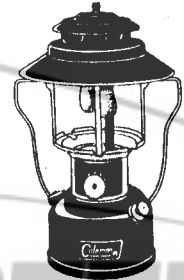

# LANTERNS

220H  
220J  
228H  
228J

Gasoline Lantern  
Discontinued Models

Model 220J

Model 228J

Model	Fount	Ventilator (Vitrous On Steel)			Lantern Height	Fuel Capacity
		Color	Diameter	Height		
220H	Green	Green	6 3/4"	2 5/8"	13 1/8"	2 Pints
220J	Green	Green	6 3/4"	2 5/8"	13 1/8"	2 Pints
228H	Green	Green	8 3/4"	3 1/16"	13 1/8"	2 Pints
228J	Green	Green	8 3/4"	3 1/16"	13 1/8"	2 Pints

- 8B242 Enamel, Fount Green . . . . . Not Available
- 21A1001 Mantle
- 118B2181 Gas Tip
- 118B2381 Needle Assy.
- 118D6201 Valve Stem Packing
- 200-6381 Check Valve and Stem Assy.
- 288-4411 Ball Nut
- 216-5091 Pump Cup
- 220A172 Direction Disc
- 220-3301 Burner Tube
- 220-5231 Burner Cap and Screen
- 220-5261 Mixing Chamber
- 220A118 Nut
- 220A1451 Washer
- 220B175 Screw, Valve Wheel
- 220B3261 Mixing Chamber H Model only
- 220B4231 Ball
- 220C1401 Filler Cap
- 220D1461 Fuel and Air Tube
- 220D4851 Ventilator
- 220E5891 Generator
- 220H3041 Eccentric Block

- 220H5291 Base Rest
- 220H5351 Burner and Frame . . . . . Not Available
- 220H5531 Cleaner Stem Assy.
- 220H6151 Fount Assy.
- 220H6511 Valve Stem Assy.
- 220H6571 Valve Assy.
- 228B4241 Ball 228 Model . . . Not Available Only
- 228B4851 Ventilator 228 Model . . . Not Available Only
- 228H5291 Base Rest 228 Model Only
- 228H5351 Burner and Frame 228 Model . . . Not Available Only
- 242-1071 Push Nut
- 242D5201 Pump Plunger Assy.
- 407-6491 Valve Wheel
- 530A5071 Pump Cap Clip
- 605-210 Generator Nut
- 690A048 Globe, Clear
- 690-068 Globe, Amber (Accessory) . . . . . Not Available