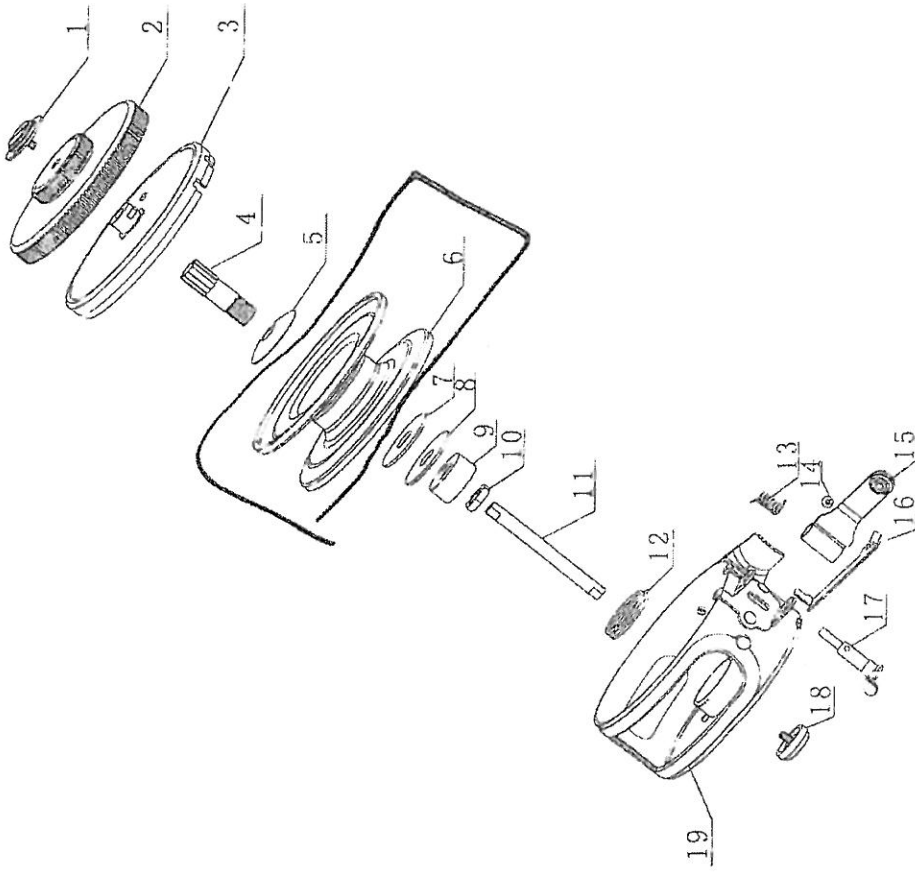

"New" Black Spool

MODEL: PFL FLY AUTOMATIC 1195

ITEM	DESCRIPTION	SAP #
1	Screw of side cover	1287156
2	Spring asm	1287157
3	Side pinion asm	1287158
4	Pinion gear	1287159
5	Spring washer	1287160
6	Spool	1287161
7	Fixed washer	1287162
8	Moving washer	1287163
9	Spool nut pocket	1287164
10	Center shaft	1287165
11	Main shaft	1287166
12	A/R spring	1287167
13	Control knob spring	1287168
14	Screw	1287169
15	Control knob	1287170
16	Replacement washer	1287171
17	Control knob shaft	1287172
18	Body screw	1287173
19	Body asm	1287174

PFL FLY AUTOMATIC 1195 00