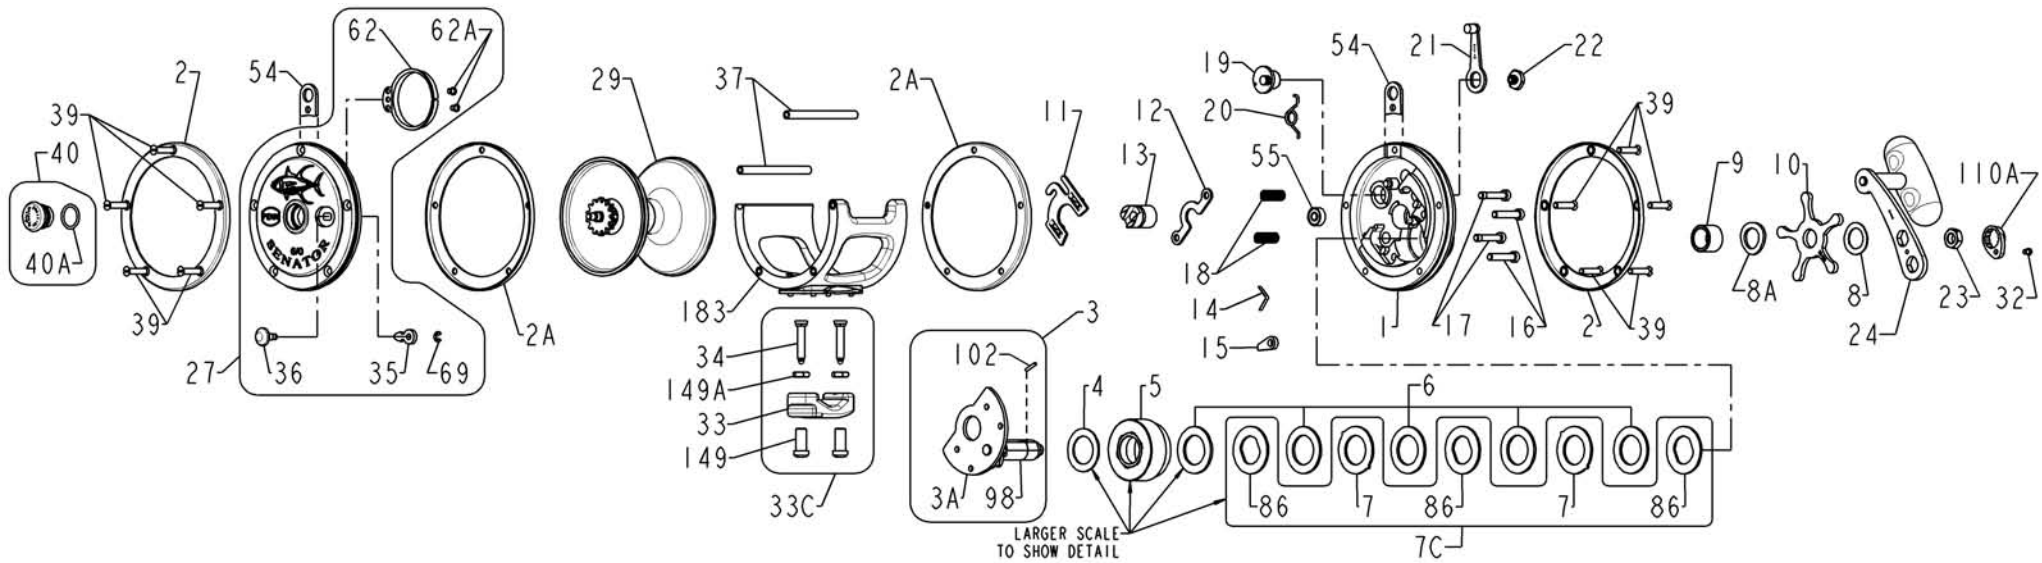

PENN® PARTS LIST FOR MODEL 114L2

<u>KEY NO.</u>	<u>PART NO.</u>	<u>DESCRIPTION</u>
1	1197484	1-114L2 Right Side Plate
2	1180665	2N-114 Outer Side Ring(2 req.)
2A	1197490	2-114H2i Inner Side Ring (2 req.)
3	1197501	3-114L2 Bridge Assembly
3A	1197502	3-114-1 Bridge Sub-Assembly
4	1180765	4-114 Fiber Washer
5	1180846	5-114 Main Gear
6	1180910	6-114 Drag Washer (5 req.)
7	1181010	7-114 Metal Ear Drag Washer (2 req.)
7C	1199897	7C-114L2 Drag Washer Set
8	1181067	8-114 Tension Spring
8A	1181068	8-115 Tension Spring
9	1197508	9-114L2 Spacing Sleeve
10	1181185	10-114 Star Drag Wheel
11	1181234	11-114 Eccentric Jack
12	1181262	12-114 Pinion Yoke
13	1181321	13-114 Pinion
14	1181395	14-114 Dog Spring
15	1181437	15-114 Dog
16	1181572	16-114 Lower Bridge Screw (2 req.)
17	1181596	17-114 Upper Bridge Screw (2 req.)
18	1181618	18-114 Clutch Spring (2 req.)
19	1181664	19-114 Eccentric
20	1181766	20-114 Eccentric Spring
21	1181845	21-114 Eccentric Lever
22	1197514	22-114H2 Eccentric Screw