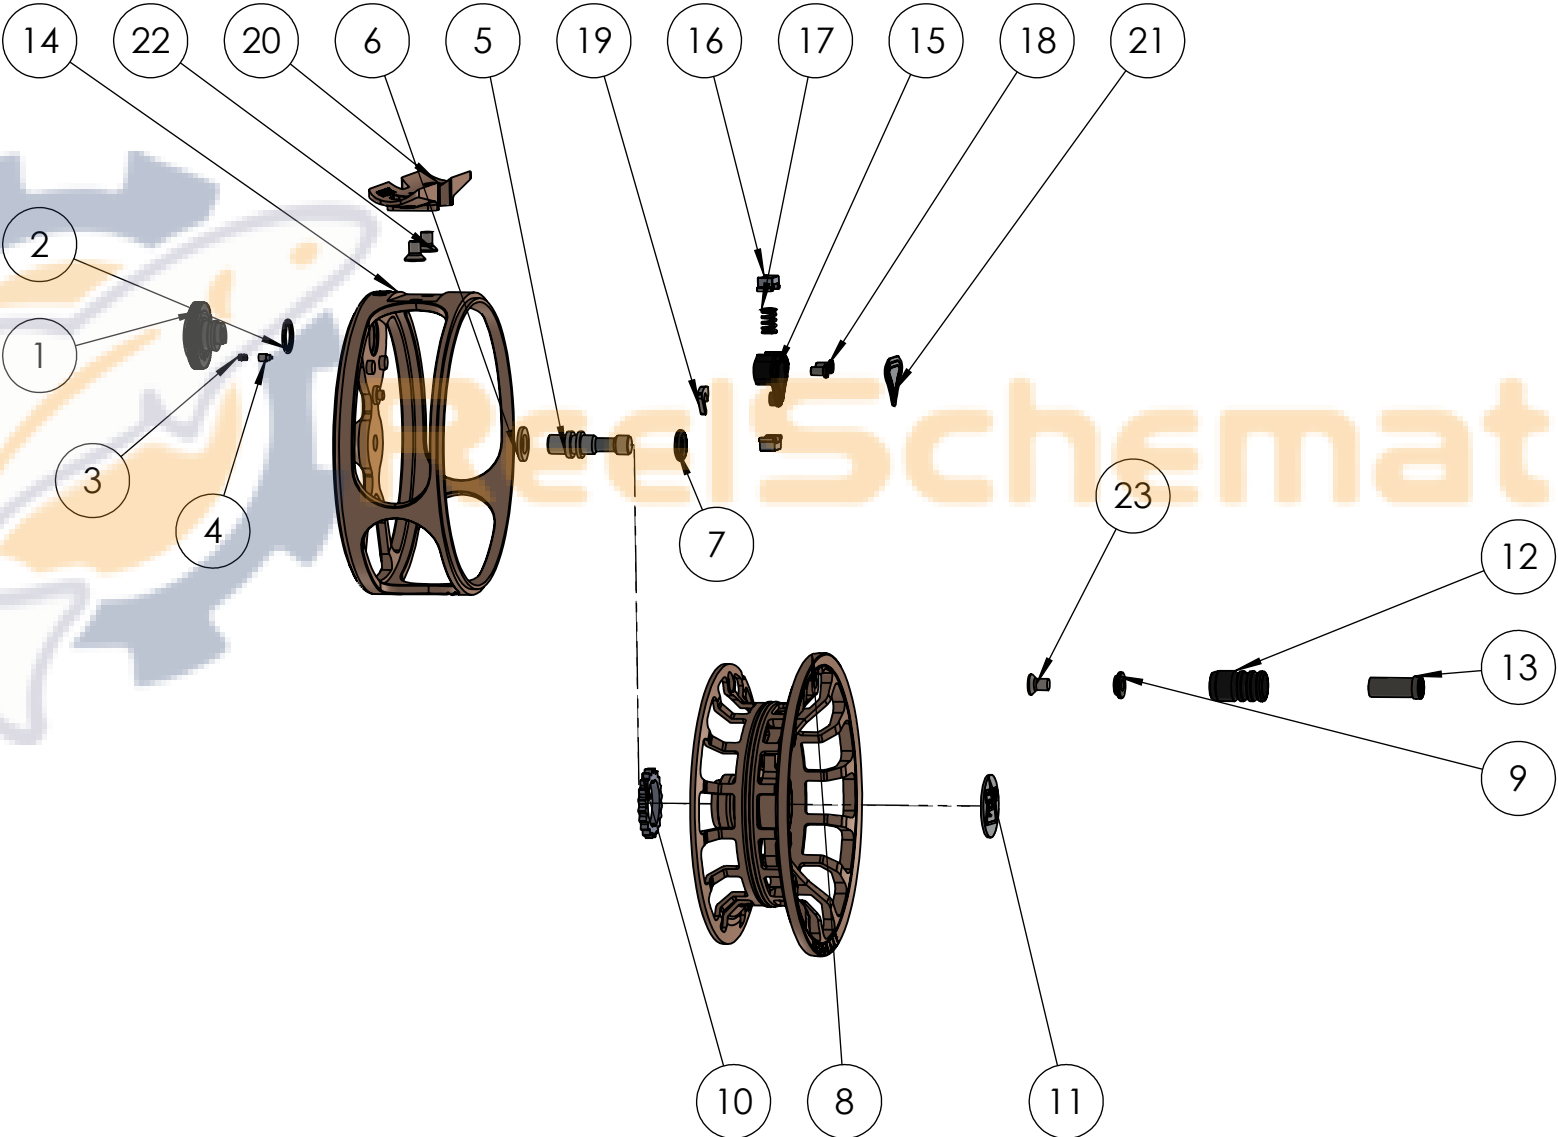

# HARDY RESONATE

## HARDY RESONATE

No.	Part Name	Q'TY	2000 1617897	3000 1617898	4000 1618149
1	Regulator Button	1	1609992		
2	Regulator O Ring	1	1524968		
3	Regulator Button Spring	1	1532732		
4	Regulator Plunger	1	1524969		
5	Spindle	1	1524964		
6	Spindle Washer	1	1524966		
7	Spindle O Ring	1	1524965		
8	Drum	1	N/A		
9	Handle Cup	1	1622629	1609992	
10	Check Wheel	1	1524962		
11	Hardy Badge	1	1609994		
12	Handle	1	1609991	1622631	
13	Handle Wire	1	1622630	1622637	
14	Frame	1	N/A		
15	Spring Cover	1	1609978		
16	Tongue Plunger	2	1609978		
17	Tongue Spring	1	1609976	1609977	
18	Spring Cover Screws	2	1609989		
19	Tongue	1	1609975		
20	Reel Back	1	1609993		
21	Cover Inlay	1	1609990		
22	Reel Back Screws	2	1524918		
23	Handle Screw	1	1524873		