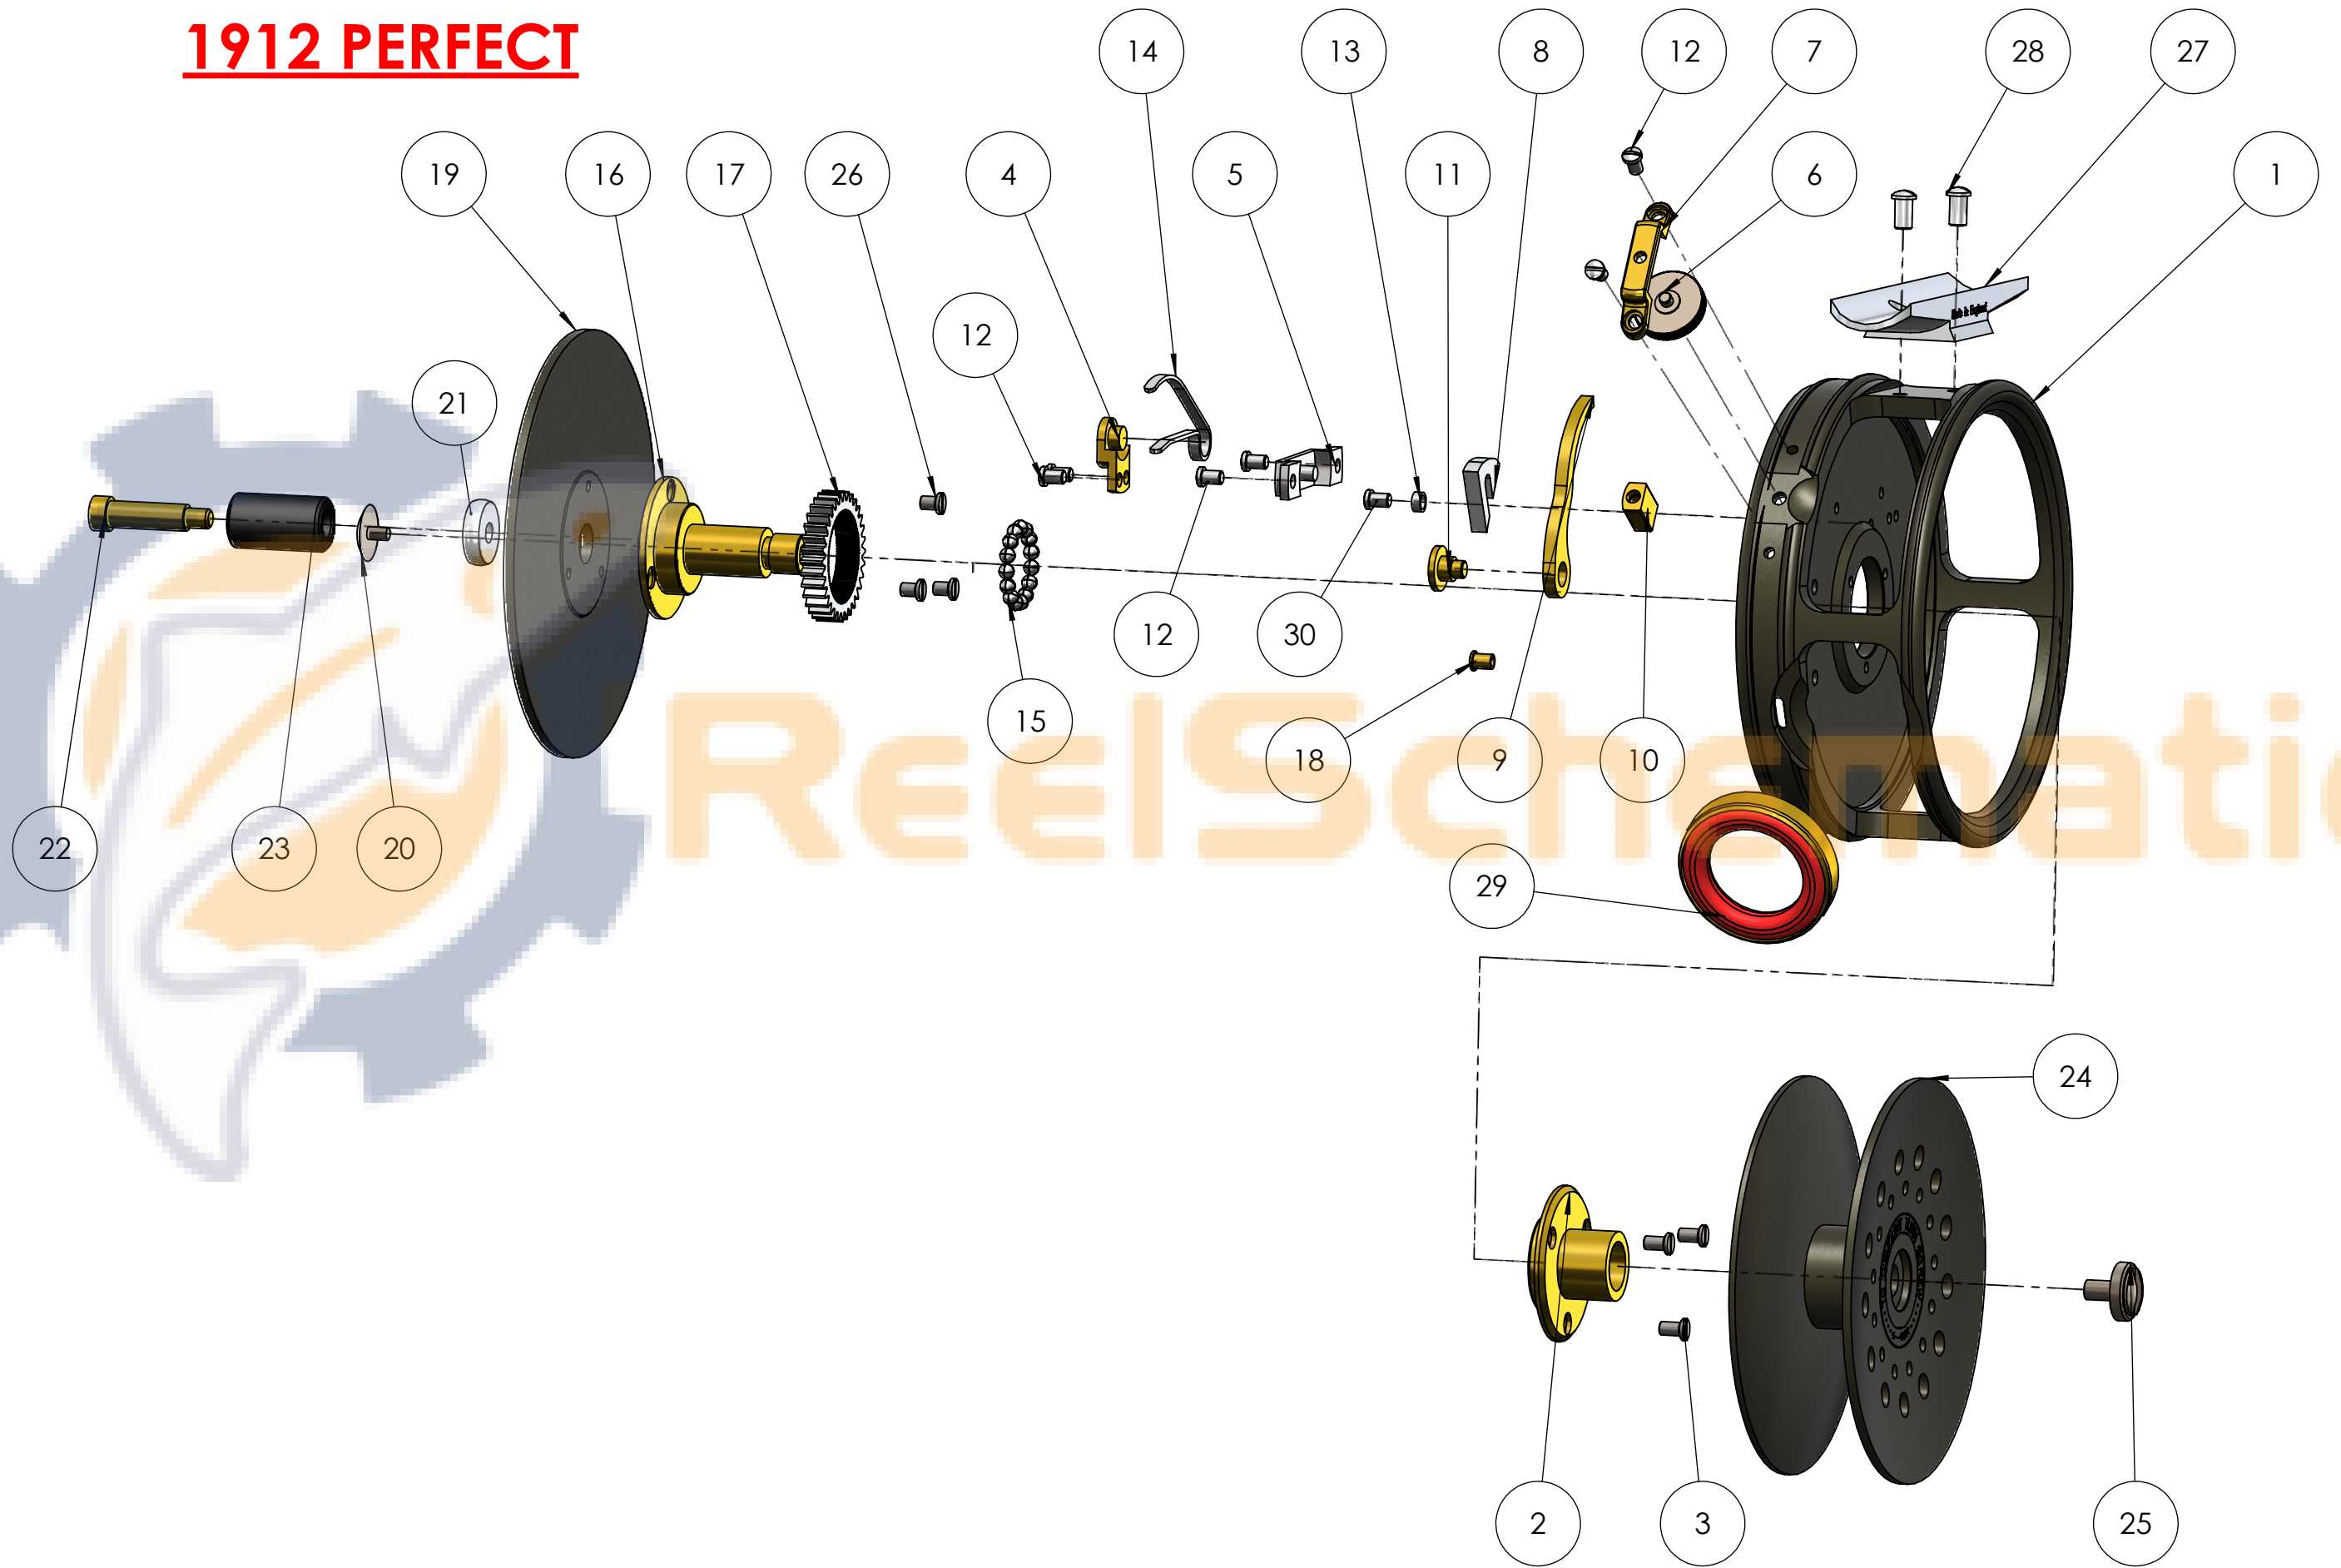

1912 PERFECT

1912 PERFECT RANGE						
No.	Description	Q'TY	1912 2 7/8 R/H (1579889)	1912 2 7/8 L/H (1579890)	1912 3 1/8 R/H (1579891)	1912 3 1/8 L/H (1579892)
1	Frame	1	N/A			
2	Frame Bush	1	1578947			
3	Frame Bush Screw	3	1334286			
4	Check Bridge	1	1558520			
5	Tongue Bridge	1	1334198			
6	Regulator Wire	1	1334199		1578951	
7	Regulator Wire Bridge	1	1334201		1578953	
8	Tongue	1	1333869			
9	Swinging Arm	1	1558523	1558524	1558523	1558524
10	Regulator Block	1	1334200		1578952	
11	Swinging Arm screw	1	1558500			
12	Fixing Scew	6	1558499			
13	Stop Scew Collar	1	1333672			
14	Check Spring	1	1334197			
15	Stainless Steel Balls	15	1333916			
16	Plate Bush	1	1578949			
17	Check Wheel	1	1333904			
18	Line Guard Stud	1	1333836			
19	Plate	1	N/A			
20	Spindle End Cap	1	1333917			
21	Handle Cup	1	1333885			
22	Handle Wire	1	1332790			
23	Handle	1	1403787			
24	Drum	1	N/A			
25	Stop Screw	1	1334356			
26	Plate Bush Screw	3	1334287			
27	Reel Back	1	1578950			
28	Reel Back Screw	2	1333855			
29	Line Guard Assembly	1	1578948			
30	Stop Screw	1	1334356			