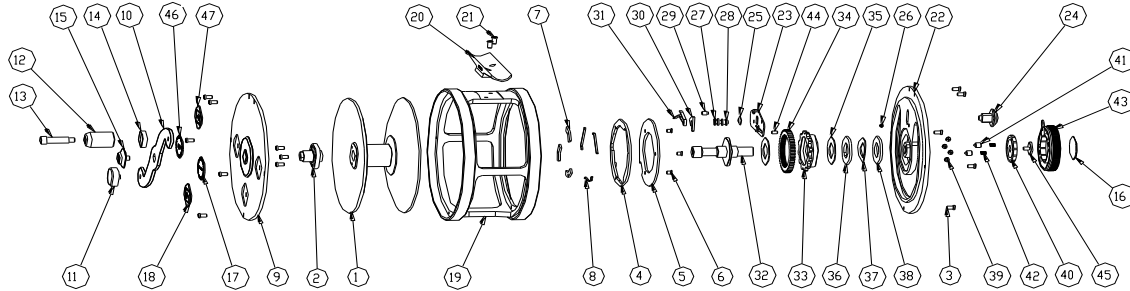

**PARTS LIST FOR HARDY HOTSPUR SALMON 10/11**

No.	Description	Q'ty	SAP
1	DRUM	1	1450630
2	DRIVING PLATE	1	1419281
3	SCREW	13	1333848
4	SELECTOR RING	1	1418891
5	SELECTOR RING COVER PLATE	1	1419282
6	SELECTOR RING COVER PLATE SCREW	3	1334391
7	DOG	3	1332588
8	DOG SPRING	3	1332589
9	HANDLEBAR SIDE PLATE	1	1450631
10	HANDLEBAR	1	1329123
11	COUNTER BALANCE	1	1334499
12	HANDLE KNOB	1	1410485
13	HANDLE WIRE	1	1334238
14	HANDLE CUP	1	1332775
15	HANDLE BAR SCREW	1	1334500
16	LION BADGE	1	1450629
17	REELMAKER BADGE	1	1418666
18	CASTLE & FLY BADGE	1	1418665
19	FRAME	1	1450632
20	REELBACK	1	1450633
21	REELBACK SCREW	2	1333855
22	REGULATOR SIDE PLATE	1	1450634
23	OPTIONAL CHECK PLATE	1	1332558
24	OPTIONAL CHECK BUTTON	1	1450635
25	TONGUE STUD WASHER	1	1333853
26	3/32" STAINLESS STEEL BALL	1	1333916
27	TONGUE STUD	1	1418893
28	SPRING STUD	1	1418894
29	STOP STUD	1	1418895
30	TONGUE	1	1333846
31	CHECK SPRING	1	1333568
32	SPINDLE	1	1418896
33	CLUTCH BODY	1	1418897
34	CHECK WHEEL	1	1334282
35	RULON PAD	2	1334394
36	KEYED WASHER	1	1334396
37	WAVE SPRING	1	1334397
38	PUSH PLATE	1	1334420
39	1/8" STAINLESS STEEL BALL	4	1333860
40	REGULATOR BUTTON INSERT	1	1418898
41	DETENT PLUNGER	2	1418899
42	PLUNGER SPRING	2	1334457
43	REGULATOR BUTTON	1	1450636
44	SPINDLE DOWEL PIN	1	1333844
45	STOP SCREW	1	1333847
46	SERIAL No BADGE	1	1450628
47	NAME BADGE	1	1418890

Reel Part Numbers: CASCAPEDIA HOTSPUR SALMON 10/11: 1452261