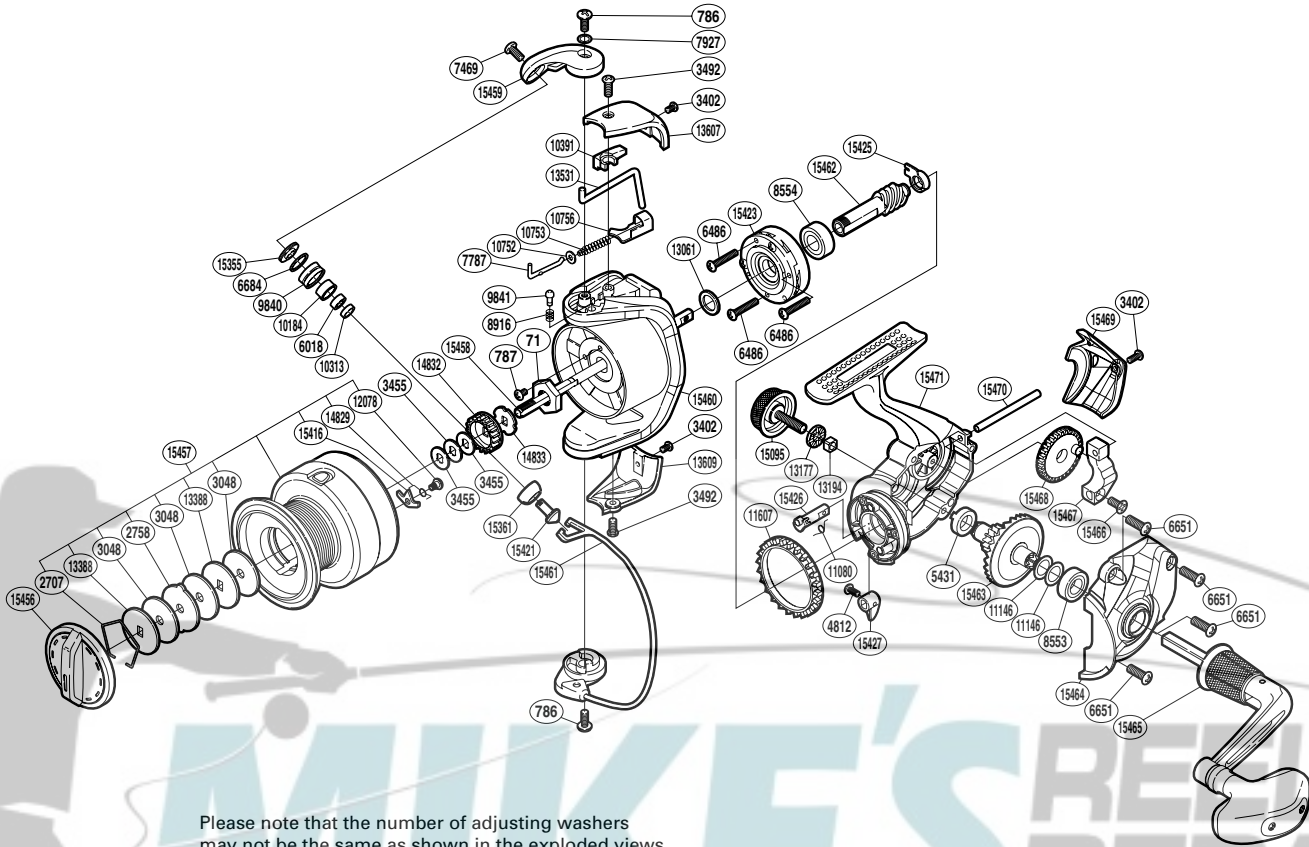

SHIMANO

SAHARA

SH-4000FE

Please note that the number of adjusting washers may not be the same as shown in the exploded views. (Adjustment will vary with each individual product.)

(1SE644004U)

Part No.	Description	Part No.	Description	Part No.	Description
RD 0071	Rotor Nut	RD10184	Line Roller Bushing	RD15416	Drag Click
RD 0786	Screw	RD10313	Bearing Spacer	RD15421	Line Roller Support
RD 0787	Screw	RD10391	Bail Trip Cover	RD15423	Roller Clutch Assembly
RD 2707	Drag Washers Retainer	RD10752	Bail Spring Guide A Support	RD15425	Pinion Gear Bushing
RD 2758	Eared Washer	RD10753	Bail Spring	RD15426	Anti-Reverse Cam
RD 3048	Drag Washer	RD10756	Bail Spring Seat	RD15427	Anti-Reverse Lever
RD 3402	Screw	RD11080	Anti-Reverse Cam Spring	RD15456	Drag Knob
RD 3455	Spool Washer	RD11146	Washer	RD15457	Spool Assembly
RD 3492	Screw	RD11607	Friction Ring	RD15458	Main Shaft
RD 4812	Screw	RD12078	Screw	RD15459	Bail Arm
RD 5431	Drive Gear Bushing	RD13061	Washer	RD15460	Rotor
RD 6018	Ball Bearing	RD13177	Handle Screw Cap Spacer	RD15461	Bail Assembly
RD 6486	Screw	RD13194	Handle Screw Lock	RD15462	Pinion Gear
RD 6651	Screw	RD13388	Key Washer	RD15463	Drive Gear
RD 6684	Line Roller Spacer	RD13531	Bail Trip Lever	RD15464	Side Cover
RD 7469	Screw	RD13607	Bail Spring Cover	RD15465	Handle Assembly
RD 7787	Bail Spring Guide A	RD13609	Bail Hold Support Guard	RD15466	Screw
RD 7927	Washer	RD14829	Drag Click Spring	RD15467	Oscillating Slider
RD 8553	Ball Bearing	RD14832	Spool Support A	RD15468	Oscillating Gear
RD 8554	Ball Bearing	RD14833	Spool Support B	RD15469	Rear Protector
RD 8916	Click Spring	RD15095	Handle Screw Cap	RD15470	Oscillating Guide
RD 9840	Line Roller	RD15355	Line Roller Washer	RD15471	Body
RD 9841	Click Pin	RD15361	Line Roller Support Cover		